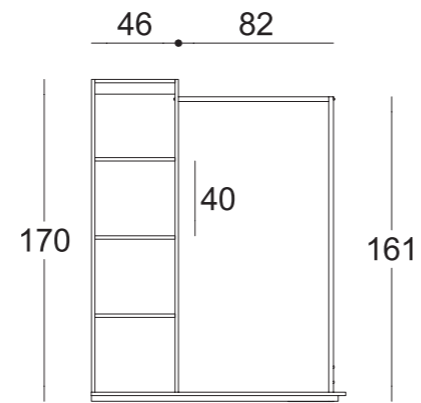

RA
IN
BO
W

STENDER

STENDER

STENDER

STENDER

MENSOLE PER STENDER SHELVES FOR STENDERS

RBWM1
mensola per RBW1-4-C-B
shelves for RBW1-4-C-B

RBWM3
mensola per RBW3
shelves for RBW3

RBWM2
mensola per RBW2
shelves for RBW2

ELEMENTI PER PIEGATO-APPESO

FOLDED-HANGING GARMENT ELEMENTS

RBWAP1M
mensola per RBWAP1
shelves for RBWAP1

RBWAP2M
mensola per RBWAP2
shelves for RBWAP2

12

con 4 cassetti
with 4 drawers