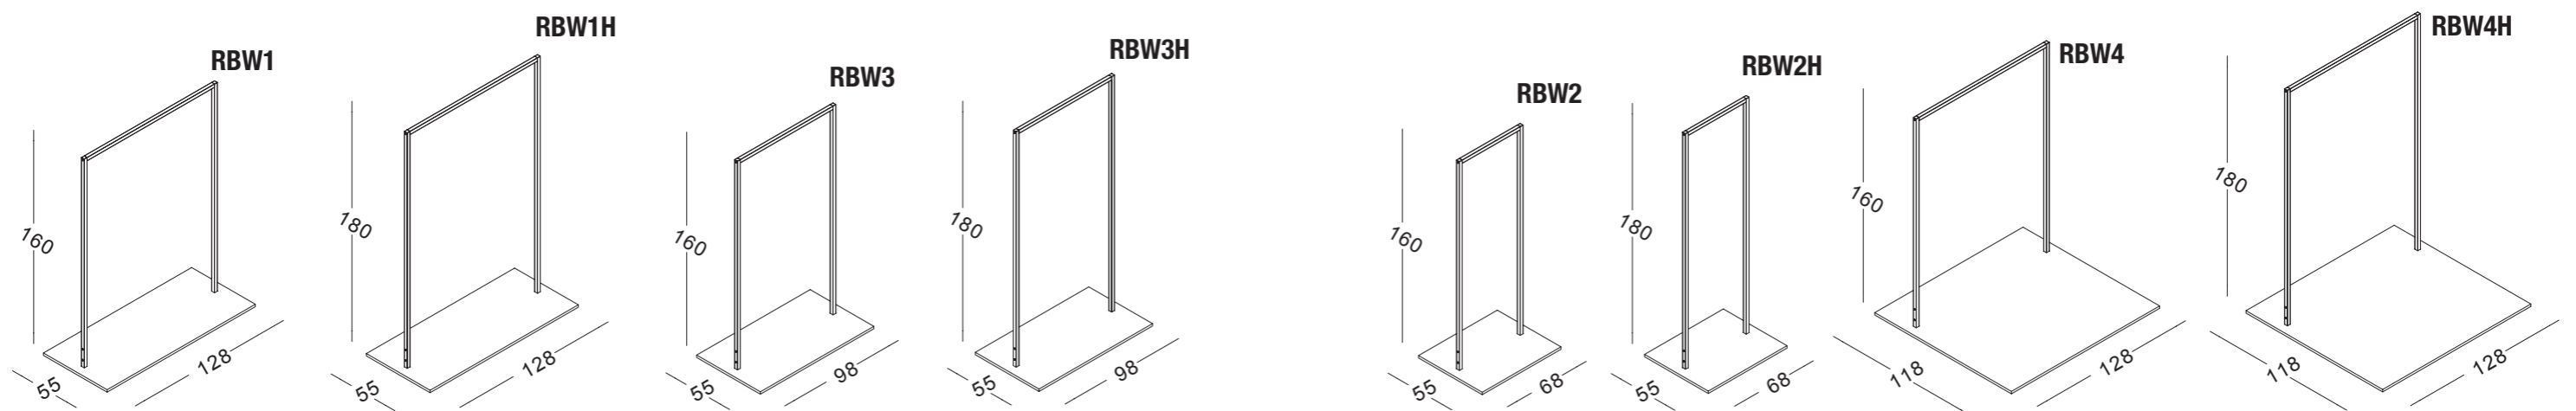

RA
IN
BO
W

STENDER

STENDER

STENDER

STENDER

MENSOLE PER STENDER SHELVES FOR STENDERS

RBWM1
mensola per RBW1-4-C-B
shelves for RBW1-4-C-B

RBWM3
mensola per RBW3
shelves for RBW3

RBWM2
mensola per RBW2
shelves for RBW2

ELEMENTI PER PIEGATO-APPESO

FOLDED-HANGING GARMENT ELEMENTS

RBWAP1M
mensola per RBWAP1
shelves for RBWAP1

RBWAP2M
mensola per RBWAP2
shelves for RBWAP2

12

con 4 cassetti
with 4 drawers