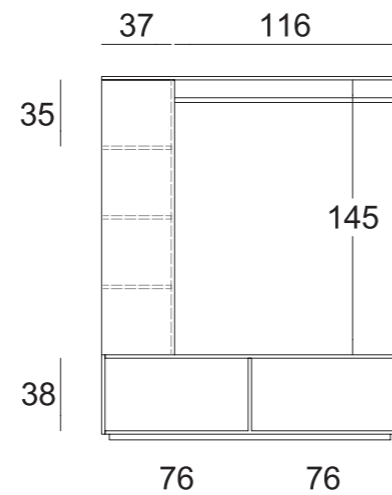

RBWAP8
isola centro stanza
middle unit