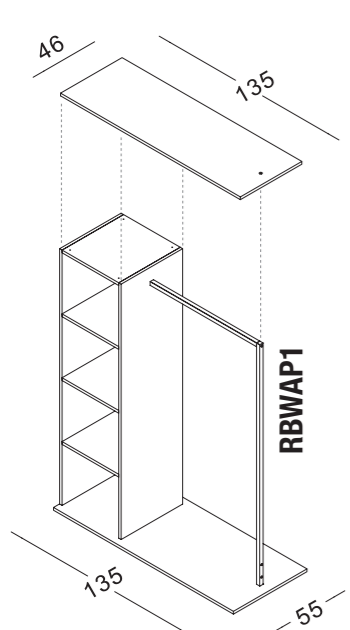

RA
IN
BO
W

STENDER

STENDER

STENDER

STENDER

MENSOLE PER STENDER SHELVES FOR STENDERS

RBWM1
mensola per RBW1-4-C-B
shelves for RBW1-4-C-B

RBWM3
mensola per RBW3
shelves for RBW3

RBWM2
mensola per RBW2
shelves for RBW2

ELEMENTI PER PIEGATO-APPESO

FOLDED-HANGING GARMENT ELEMENTS

RBWAP1M
mensola per RBWAP1
shelves for RBWAP1

RBWAP2M
mensola per RBWAP2
shelves for RBWAP2

12

con 4 cassetti
with 4 drawers

13

ELEMENTI PER PIEGATO-APPESO

FOLDED-HANGING GARMENT ELEMENTS

ELEMENTI PER PIEGATO-APPESO

FOLDED-HANGING GARMENT ELEMENTS

disponibile versione con colonna mensole a destra
also available version with shelves column on right
codice code **RBWAP7M**