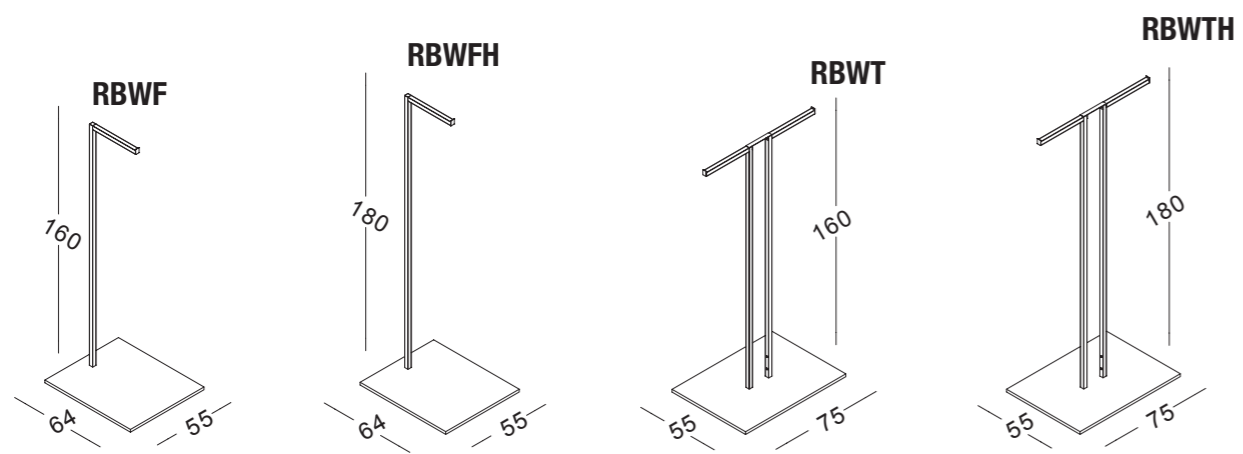

RA
IN
BO
W

STENDER

STENDER

STENDER

STENDER

MENSOLE PER STENDER SHELVES FOR STENDERS

RBWM1
mensola per RBW1-4-C-B
shelves for RBW1-4-C-B

RBWM3
mensola per RBW3
shelves for RBW3

RBWM2
mensola per RBW2
shelves for RBW2

ELEMENTI PER PIEGATO-APPESO

FOLDED-HANGING GARMENT ELEMENTS

RBWAP1M
mensola per RBWAP1
shelves for RBWAP1

RBWAP2M
mensola per RBWAP2
shelves for RBWAP2

12

con 4 cassetti
with 4 drawers