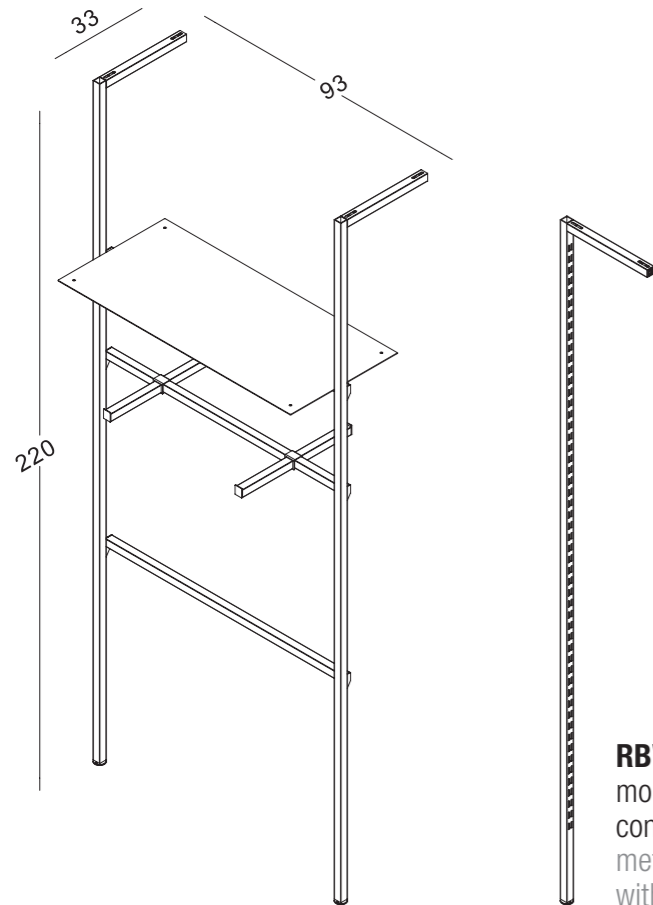

RBWAP1
specchio per RBWAP7-8-9
mirror for RBWAP7-8-9

RBWAP2
accessorio blister per RBWAP7-8-9
blister accessory for RBWAP7-8-9

RBWAP3
casellario cravatte per RBWAP7-8-9
tie holder for RBWAP7-8-9

RBWAP4
mensola inclinata 60° per RBWAP7-8-9
60° sloping shelf for RBWAP7-8-9

RBWAP5
mensola inclinata 20° per RBWAP7-8-9
20° sloping shelf for RBWAP7-8-9

STENDER A SOFFITTO

ROOF STENDER

SISTEMA A PARETE

WALL SYSTEM

RBWSPM
montante in metallo
con cremagliera posteriore
metal upright
with rack on back

RBWSP1
appendiera capo spalla in metallo
hanging rail in metal

RBWSP2
appendiera frontale in metallo
da applicare su RBWSP1
frontal hanging bar in metal
to put on RBWSP1

RBWSP3
mensola in metallo
da applicare su RBWSP1
shelf in metal
to put on RBWSP1