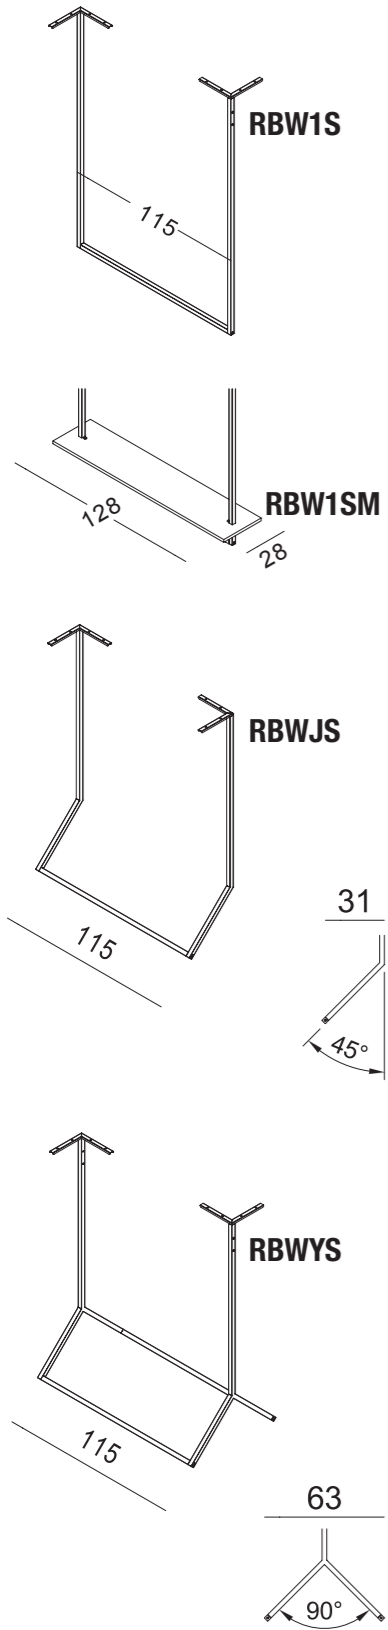

RA
IN
BO
W

STENDER

STENDER

STENDER

STENDER

MENSOLE PER STENDER SHELVES FOR STENDERS

RBWM1
mensola per RBW1-4-C-B
shelves for RBW1-4-C-B

RBWM3
mensola per RBW3
shelves for RBW3

RBWAP12
elemento chiusura
corsia con perni porta
blister
lane-end element with
blister hangers

RBWAP9
elemento corsia
lane element

18

disponibile versione con colonna mensole a destra
also available version with shelves column on right
codice code **RBWAP9M**

RBWAP1
specchio per RBWAP7-8-9
mirror for RBWAP7-8-9

RBWAP2
accessorio blister per RBWAP7-8-9
blister accessory for RBWAP7-8-9

RBWAP3
casellario cravatte per RBWAP7-8-9
tie holder for RBWAP7-8-9

RBWAP4
mensola inclinata 60° per RBWAP7-8-9
60° sloping shelf for RBWAP7-8-9

RBWAP5
mensola inclinata 20° per RBWAP7-8-9
20° sloping shelf for RBWAP7-8-9

STENDER A SOFFITTO

ROOF STENDER

SISTEMA A PARETE

WALL SYSTEM

RBWSPM
montante in metallo
con cremagliera posteriore
metal upright
with rack on back