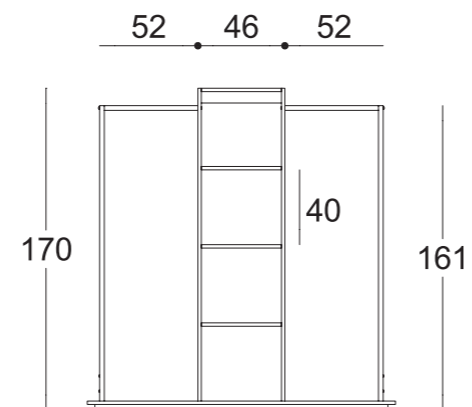

RA
IN
BO
W

STENDER

STENDER

STENDER

STENDER

MENSOLE PER STENDER SHELVES FOR STENDERS

RBWM1
mensola per RBW1-4-C-B
shelves for RBW1-4-C-B

RBWM3
mensola per RBW3
shelves for RBW3

RBWM2
mensola per RBW2
shelves for RBW2

ELEMENTI PER PIEGATO-APPESO

FOLDED-HANGING GARMENT ELEMENTS

RBWAP1M
mensola per RBWAP1
shelves for RBWAP1

RBWAP2M
mensola per RBWAP2
shelves for RBWAP2

12

con 4 cassetti
with 4 drawers