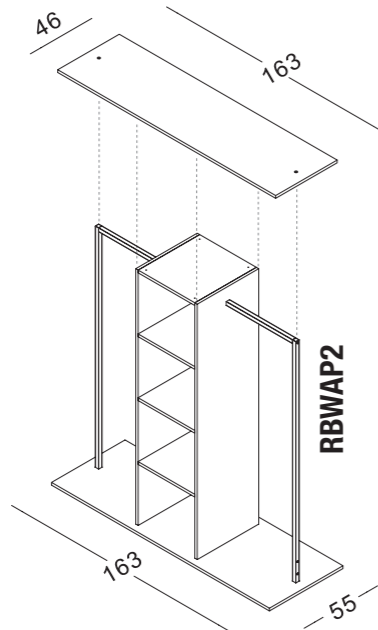

RA
IN
BO
W

STENDER

STENDER

STENDER

STENDER

MENSOLE PER STENDER SHELVES FOR STENDERS

RBWM1
mensola per RBW1-4-C-B
shelves for RBW1-4-C-B

RBWM3
mensola per RBW3
shelves for RBW3

RBWM2
mensola per RBW2
shelves for RBW2

ELEMENTI PER PIEGATO-APPESO

FOLDED-HANGING GARMENT ELEMENTS

RBWAP1M
mensola per RBWAP1
shelves for RBWAP1

RBWAP2M
mensola per RBWAP2
shelves for RBWAP2

12

con 4 cassetti
with 4 drawers

13

ELEMENTI PER PIEGATO-APPESO

FOLDED-HANGING GARMENT ELEMENTS

ELEMENTI PER PIEGATO-APPESO

FOLDED-HANGING GARMENT ELEMENTS

disponibile versione con colonna mensole a destra
also available version with shelves column on right
codice code **RBWAP7M**