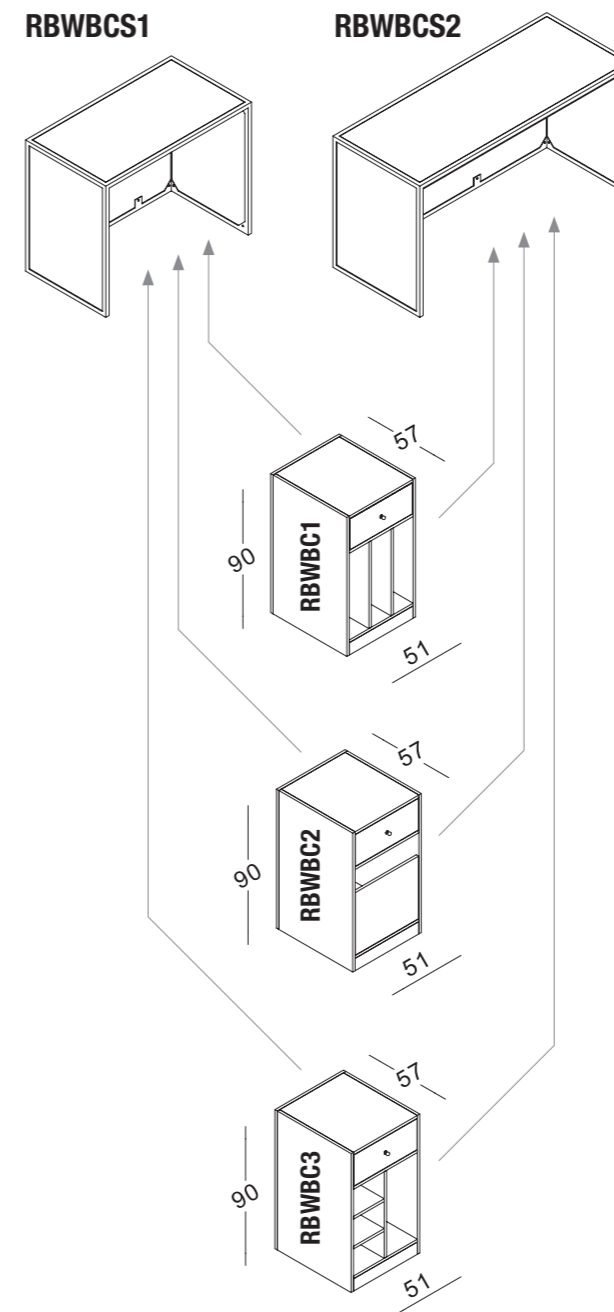

RBWAP1
specchio per RBWAP7-8-9
mirror for RBWAP7-8-9

RBWAP2
accessorio blister per RBWAP7-8-9
blister accessory for RBWAP7-8-9

RBWAP3
casellario cravatte per RBWAP7-8-9
tie holder for RBWAP7-8-9

RBWAP4
mensola inclinata 60° per RBWAP7-8-9
60° sloping shelf for RBWAP7-8-9

RBWAP5
mensola inclinata 20° per RBWAP7-8-9
20° sloping shelf for RBWAP7-8-9

STENDER A SOFFITTO

ROOF STENDER

SISTEMA A PARETE

WALL SYSTEM

RBWSPM
montante in metallo
con cremagliera posteriore
metal upright
with rack on back

RBWSP1
appendiera capo spalla in metallo
hanging rail in metal

RBWSP2
appendiera frontale in metallo
da applicare su RBWSP1
frontal hanging bar in metal
to put on RBWSP1

RBWSP3
mensola in metallo
da applicare su RBWSP1
shelf in metal
to put on RBWSP1

BANCHI CASSA

CASH COUNTERS

RBWBCS1 / RBWBCS2
 rivestimento banco cassa, struttura in ferro con pannelli piano, frontale e fianchi in nobilitato
 cash counter cover, iron structure with top, frontal and side panels in chipboard