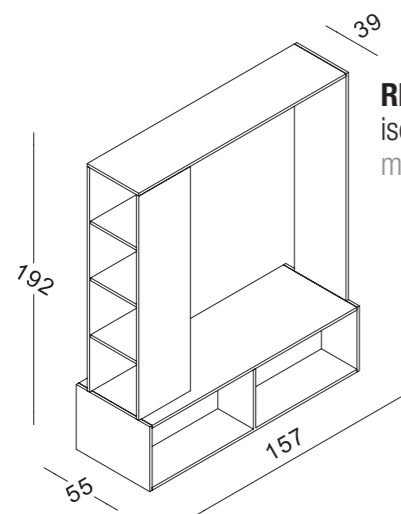

RBWAP9

RBWAP9M

19

ELEMENTI PER PIEGATO-APPESO

FOLDED-HANGING GARMENT ELEMENTS

RBWAP8
isola centro stanza
middle unit

ACCESSORI PER ELEMENTI PIEGATO-APPESO

ACCESSORIES FOR FOLDED-HANGING GARMENT ELEMENTS

RBWAP1
specchio per RBWAP7-8-9
mirror for RBWAP7-8-9

RBWAP2
accessorio blister per RBWAP7-8-9
blister accessory for RBWAP7-8-9

RBWAP3
casellario cravatte per RBWAP7-8-9
tie holder for RBWAP7-8-9

RBWAP4
mensola inclinata 60° per RBWAP7-8-9
60° sloping shelf for RBWAP7-8-9