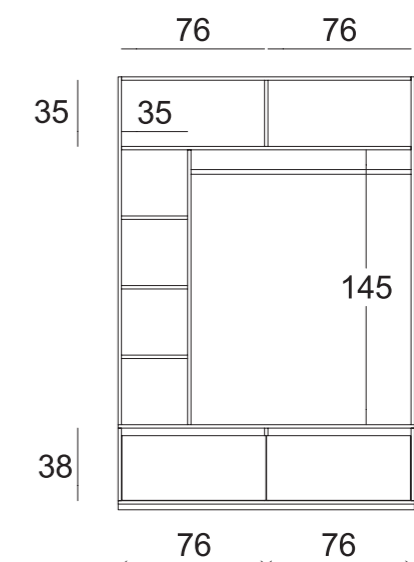

RA
IN
BO
W

STENDER

STENDER

STENDER

STENDER

MENSOLE PER STENDER SHELVES FOR STENDERS

RBWM1
mensola per RBW1-4-C-B
shelves for RBW1-4-C-B

RBWM3
mensola per RBW3
shelves for RBW3

RBWM2
mensola per RBW2
shelves for RBW2

ELEMENTI PER PIEGATO-APPESO

FOLDED-HANGING GARMENT ELEMENTS

RBWAP1M
mensola per RBWAP1
shelves for RBWAP1

RBWAP2M
mensola per RBWAP2
shelves for RBWAP2

12

con 4 cassetti
with 4 drawers

13

ELEMENTI PER PIEGATO-APPESO

FOLDED-HANGING GARMENT ELEMENTS

ELEMENTI PER PIEGATO-APPESO

FOLDED-HANGING GARMENT ELEMENTS

disponibile versione con colonna mensole a destra
also available version with shelves column on right
codice code **RBWAP7M**