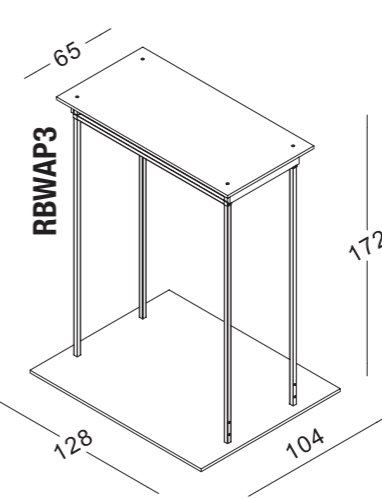

RA
IN
BO
W

STENDER

STENDER

STENDER

STENDER

MENSOLE PER STENDER SHELVES FOR STENDERS

RBWM1
mensola per RBW1-4-C-B
shelves for RBW1-4-C-B

RBWM3
mensola per RBW3
shelves for RBW3

RBWM2
mensola per RBW2
shelves for RBW2

ELEMENTI PER PIEGATO-APPESO

FOLDED-HANGING GARMENT ELEMENTS

RBWAP1M
mensola per RBWAP1
shelves for RBWAP1

RBWAP2M
mensola per RBWAP2
shelves for RBWAP2

12

con 4 cassetti
with 4 drawers

13

ELEMENTI PER PIEGATO-APPESO

FOLDED-HANGING GARMENT ELEMENTS

ELEMENTI PER PIEGATO-APPESO

FOLDED-HANGING GARMENT ELEMENTS

disponibile versione con colonna mensole a destra
also available version with shelves column on right
codice code **RBWAP7M**