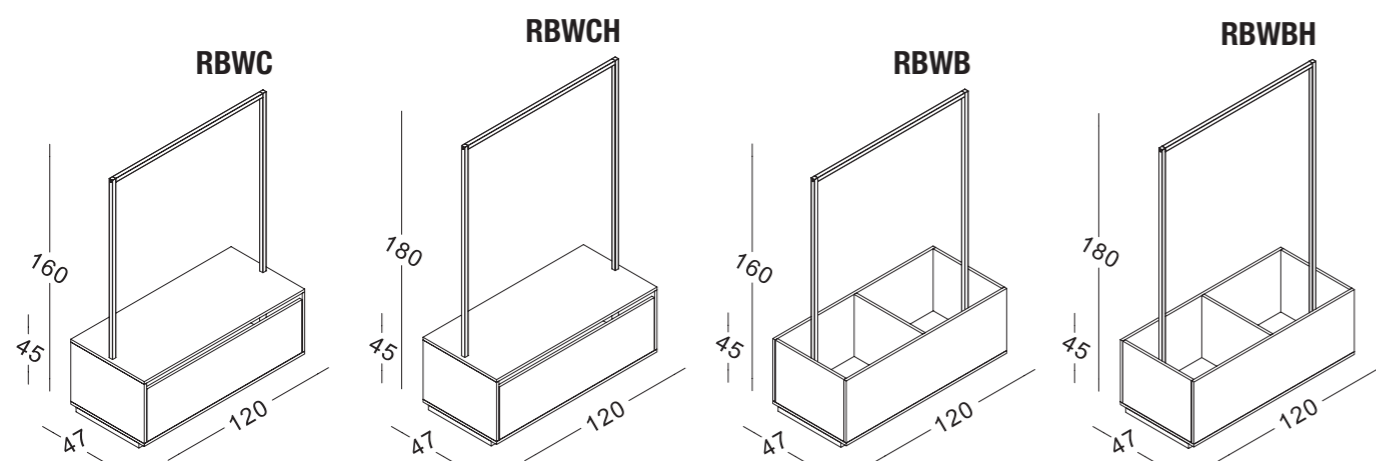

RA
IN
BO
W

STENDER

STENDER

STENDER

STENDER

MENSOLE PER STENDER SHELVES FOR STENDERS

RBWM1
mensola per RBW1-4-C-B
shelves for RBW1-4-C-B

RBWM3
mensola per RBW3
shelves for RBW3

RBWM2
mensola per RBW2
shelves for RBW2

ELEMENTI PER PIEGATO-APPESO

FOLDED-HANGING GARMENT ELEMENTS

RBWAP1M
mensola per RBWAP1
shelves for RBWAP1

RBWAP2M
mensola per RBWAP2
shelves for RBWAP2

12

con 4 cassetti
with 4 drawers