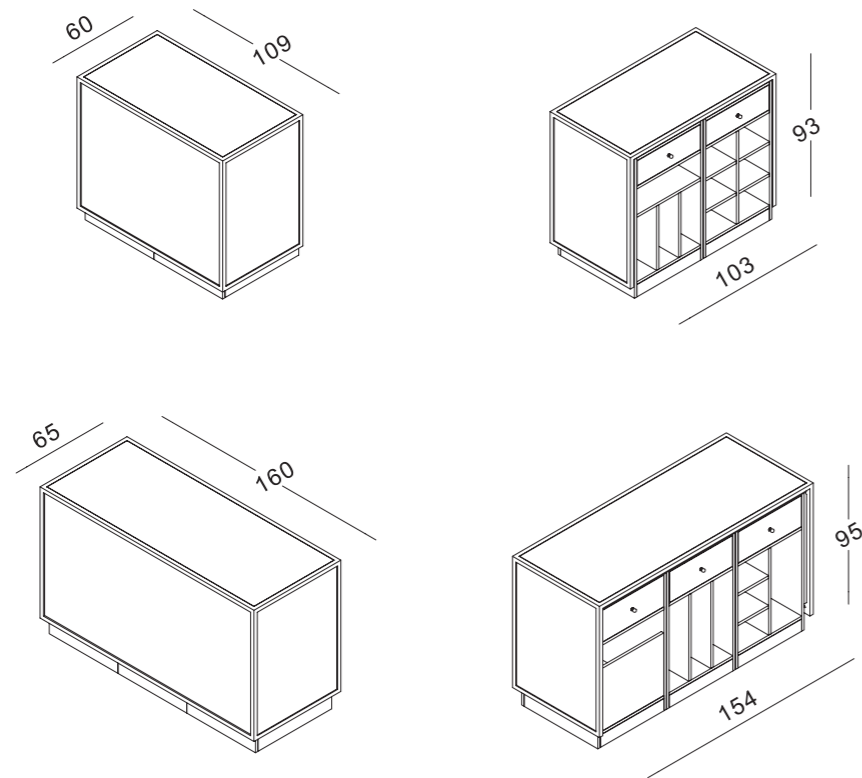

BANCHI CASSA

CASH COUNTERS