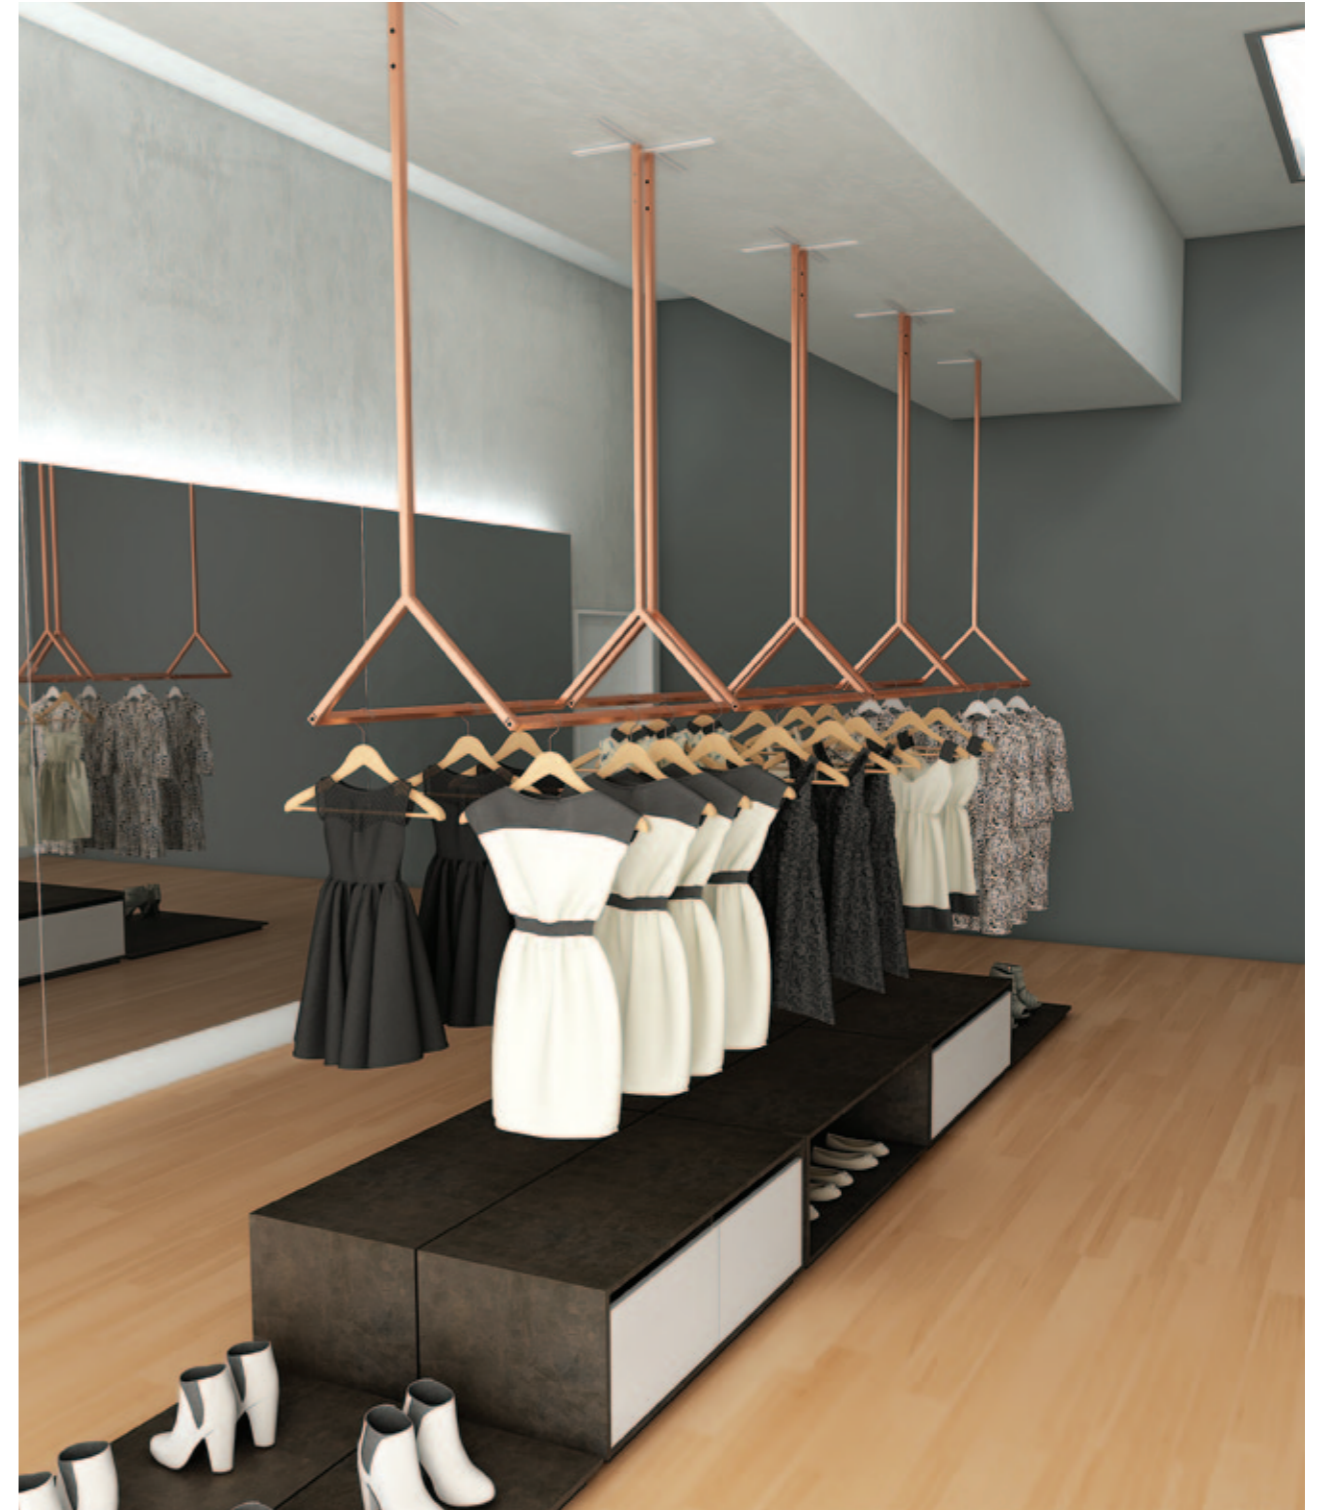

RBWAP1
specchio per RBWAP7-8-9
mirror for RBWAP7-8-9

RBWAP2
accessorio blister per RBWAP7-8-9
blister accessory for RBWAP7-8-9

RBWAP3
casellario cravatte per RBWAP7-8-9
tie holder for RBWAP7-8-9

RBWAP4
mensola inclinata 60° per RBWAP7-8-9
60° sloping shelf for RBWAP7-8-9

RBWAP5
mensola inclinata 20° per RBWAP7-8-9
20° sloping shelf for RBWAP7-8-9

STENDER A SOFFITTO

ROOF STENDER

SISTEMA A PARETE

WALL SYSTEM

RBWSPM
montante in metallo
con cremagliera posteriore
metal upright
with rack on back