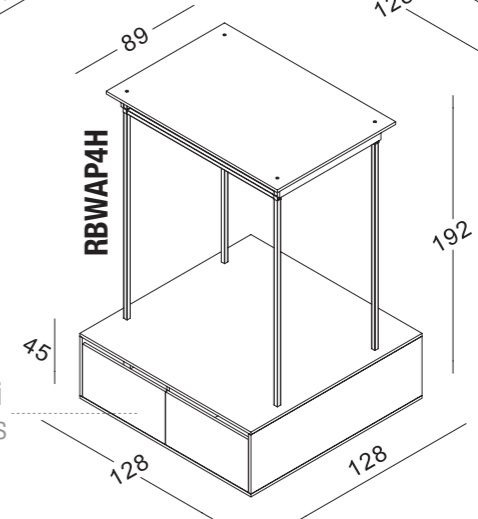

RA
IN
BO
W

STENDER

STENDER

STENDER

STENDER

MENSOLE PER STENDER SHELVES FOR STENDERS

RBWM1
mensola per RBW1-4-C-B
shelves for RBW1-4-C-B

RBWM3
mensola per RBW3
shelves for RBW3

RBWM2
mensola per RBW2
shelves for RBW2

ELEMENTI PER PIEGATO-APPESO

FOLDED-HANGING GARMENT ELEMENTS

RBWAP1M
mensola per RBWAP1
shelves for RBWAP1

RBWAP2M
mensola per RBWAP2
shelves for RBWAP2

12

con 4 cassetti
with 4 drawers

13

ELEMENTI PER PIEGATO-APPESO

FOLDED-HANGING GARMENT ELEMENTS

ELEMENTI PER PIEGATO-APPESO

FOLDED-HANGING GARMENT ELEMENTS

disponibile versione con colonna mensole a destra
also available version with shelves column on right
codice code **RBWAP7M**