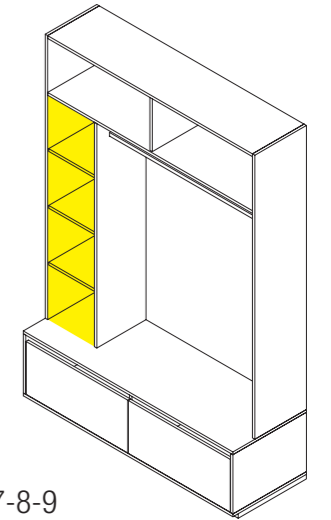

RBWAP9

RBWAP9M

19

ELEMENTI PER PIEGATO-APPESO

FOLDED-HANGING GARMENT ELEMENTS

RBWAP8
isola centro stanza
middle unit

ACCESSORI PER ELEMENTI PIEGATO-APPESO

ACCESSORIES FOR FOLDED-HANGING GARMENT ELEMENTS

RBWAP1
specchio per RBWAP7-8-9
mirror for RBWAP7-8-9

RBWAP2
accessorio blister per RBWAP7-8-9
blister accessory for RBWAP7-8-9

RBWAP3
casellario cravatte per RBWAP7-8-9
tie holder for RBWAP7-8-9

RBWAP4
mensola inclinata 60° per RBWAP7-8-9
60° sloping shelf for RBWAP7-8-9