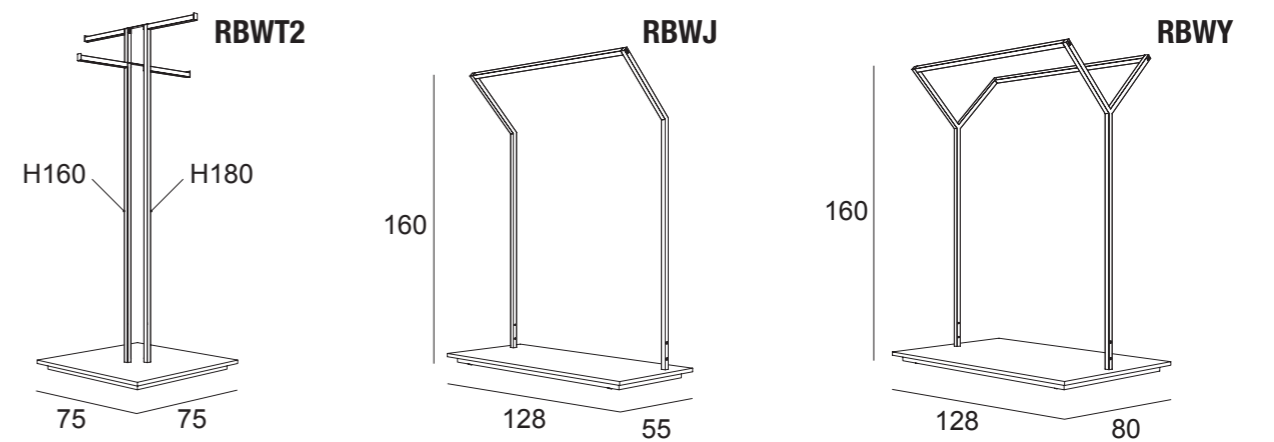

RA
IN
BO
W

STENDER

STENDER

STENDER

STENDER

MENSOLE PER STENDER SHELVES FOR STENDERS

RBWM1
mensola per RBW1-4-C-B
shelves for RBW1-4-C-B

RBWM3
mensola per RBW3
shelves for RBW3

RBWM2
mensola per RBW2
shelves for RBW2

ELEMENTI PER PIEGATO-APPESO

FOLDED-HANGING GARMENT ELEMENTS

RBWAP1M
mensola per RBWAP1
shelves for RBWAP1

RBWAP2M
mensola per RBWAP2
shelves for RBWAP2

12

con 4 cassetti
with 4 drawers