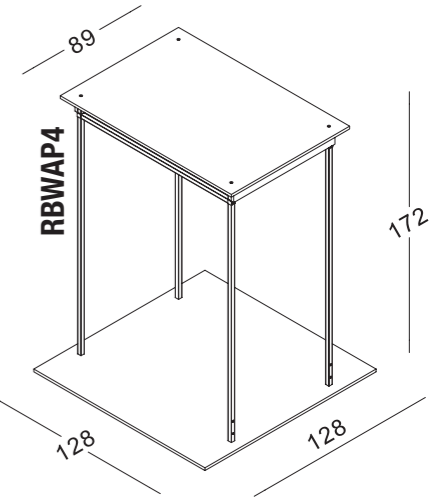

RA
IN
BO
W

STENDER

STENDER

STENDER

STENDER

MENSOLE PER STENDER SHELVES FOR STENDERS

RBWM1
mensola per RBW1-4-C-B
shelves for RBW1-4-C-B

RBWM3
mensola per RBW3
shelves for RBW3

RBWM2
mensola per RBW2
shelves for RBW2

ELEMENTI PER PIEGATO-APPESO

FOLDED-HANGING GARMENT ELEMENTS

RBWAP1M
mensola per RBWAP1
shelves for RBWAP1

RBWAP2M
mensola per RBWAP2
shelves for RBWAP2

12

con 4 cassetti
with 4 drawers

13

ELEMENTI PER PIEGATO-APPESO

FOLDED-HANGING GARMENT ELEMENTS

ELEMENTI PER PIEGATO-APPESO

FOLDED-HANGING GARMENT ELEMENTS

disponibile versione con colonna mensole a destra
also available version with shelves column on right
codice code **RBWAP7M**