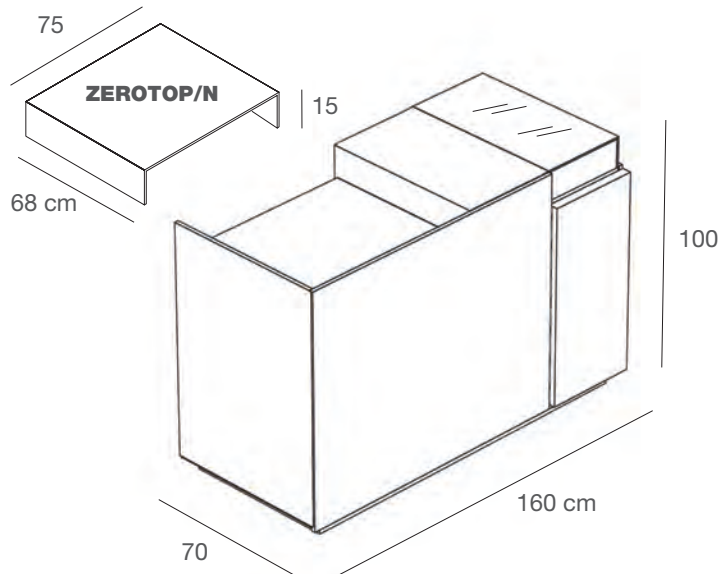

ARGENTO

BANCO CASSA ZERO
CASH COUNTER ZERO

ZEROBC/LEPL

Banco cassa in nobilitato lucido
con inserto frontale rivestito in ecopelle stampa coccodrillo lucida
*Cash counter in glossy faced panel
with frontal inset in synthetic croc printed glossy leather*
L.160 x P.70 x H.100 cm