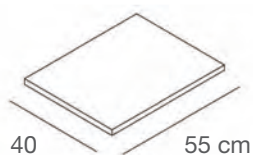

ZEROMEM/L - ZEROMEM/ST

Mensola in nobilitato o laminato Vera Pietra sp.18mm

Shelf in glossy faced panel or Real Stone veneered th.18mm

L.40 x P.40 cm