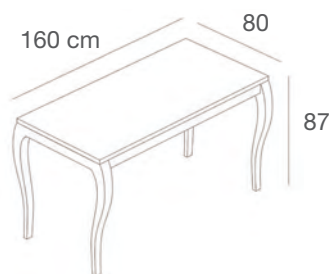

ARGENTO

ZEROT1NB/L

Tavolo grande con gambe in stile "new barocco", piano in nobilitato lucido, gambe laccate lucide

Large table with glossy lacquered legs in "new barocco" style and glossy faced top

L.160 x P.80 x H.87 cm