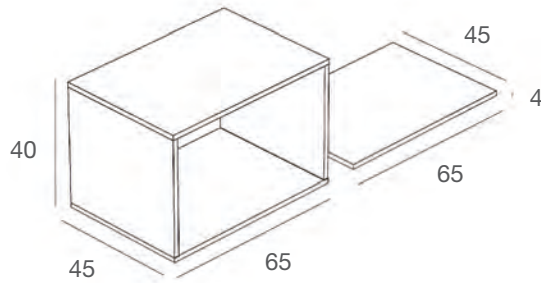

CUBI-PEDANE
CUBES-PLATFORMS

ZEROPED/L

Pedana in nobilitato lucido rialzato con zoccolo
Platform in glossy faced panel raised with baseboard
L.65 x P.45 x H.4 cm

ZEROCUB/L

Cubo in nobilitato lucido rialzato con zoccolo
Cube in glossy faced panel, raised with baseboard
L.65 x P.45 x H.40 cm