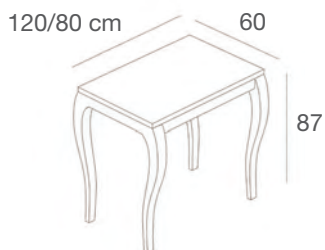

ARGENTO

ZEROT1NB/L

Tavolo grande con gambe in stile "new barocco", piano in nobilitato lucido, gambe laccate lucide

Large table with glossy lacquered legs in "new barocco" style and glossy faced top

L.160 x P.80 x H.87 cm