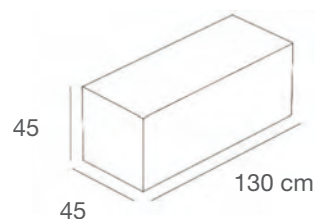

L.90 x P.50 x H.40 cm

NOBILITATI
FACED PANELS

BIANCO LUCIDO
GLOSSY WHITE

NERO LUCIDO
GLOSSY BLACK

TAVOLI "NEW BAROCCO"
"NEW BAROCCO" TABLES

ZEROT1NB/LT

Tavolo grande con gambe in stile "new barocco", piano in nobilitato lucido, teca con vetro e cassetto gambe laccate lucide
Large table with glossy lacquered legs in "new barocco" style and glossy faced top with glass window and drawer.
 L.160 x P.80 x H.87 cm