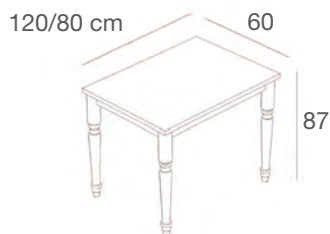

ARGENTO

ZEROT1NC/L

Tavolo grande con gambe in stile "new country", piano in nobilitato lucido, gambe laccate lucide

Large table with glossy lacquered legs in "new country" style and glossy faced top

L.160 x P.80 x H.87 cm