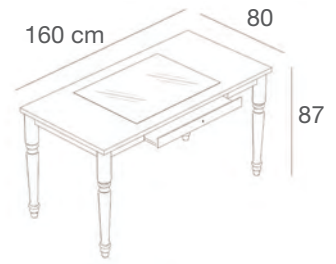

TAVOLI "NEW COUNTRY"
"NEW COUNTRY" TABLES