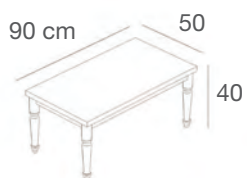

L.120 x P.60 x H.87 cm

L.80 x P.60 x H.87 cm

ZEROT2NC/L

Tavolo matrioska medio con gambe in stile "new country", piano in nobilitato lucido, gambe laccate lucide

"Matrioska" medium table with glossy lacquered legs in "new country" style and glossy faced top

L.120 x P.60 x H.60 cm

ZEROT3NC/L

Tavolo matrioska piccolo con gambe in stile "new country", piano in nobilitato lucido, gambe laccate lucide

"Matrioska" small table with glossy lacquered legs in "new country" style and glossy faced top