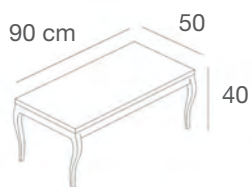

ZEROT2NB/L

Tavolo matrioska medio con gambe in stile "new barocco", piano in nobilitato lucido, gambe laccate lucide

"Matrioska" medium table with glossy lacquered legs in "new barocco" style and glossy faced top

L.120 x P.60 x H.60 cm