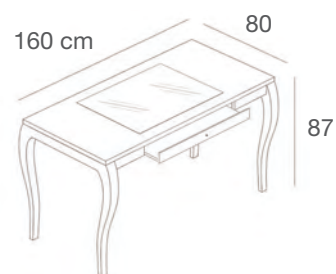

L.90 x P.50 x H.40 cm

NOBILITATI
FACED PANELS

BIANCO LUCIDO
GLOSSY WHITE

NERO LUCIDO
GLOSSY BLACK

TAVOLI "NEW BAROCCO"
"NEW BAROCCO" TABLES

ZEROT1NB/LT

Tavolo grande con gambe in stile "new barocco", piano in nobilitato lucido, teca con vetro e cassetto gambe laccate lucide
Large table with glossy lacquered legs in "new barocco" style and glossy faced top with glass window and drawer.
 L.160 x P.80 x H.87 cm