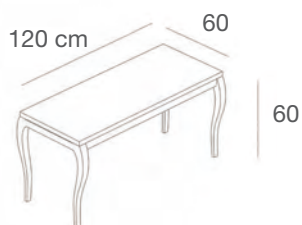

ZEROT120NB/L - ZEROT80NB/L

Tavolo desk con gambe in stile "new barocco", piano in nobilitato lucido, gambe laccate lucide

Desk table with glossy lacquered legs in "new barocco" style and glossy faced top

L.120 x P.60 x H.87 cm

L.80 x P.60 x H.87 cm