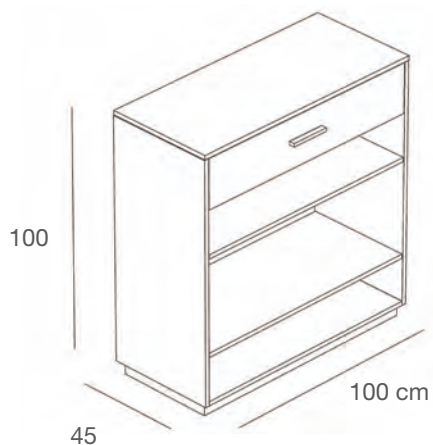

ZEROBC/ST

Banco cassa in nobilitato lucido
con inserto frontale laminato Vera Pietra
*Cash counter in glossy faced panel
with frontal inset in Real Stone veneered panel*
L.160 x P.70 x H.100 cm

ZEROTOP/N

Ponte rimovibile in nobilitato opaco
Removable bridge in opaque faced panel
L.75 x P.68 x H.15 cm

IMBALLO
PACKAGE

DISPONIBILE A MAGAZZINO
AVAILABLE IN STOREROOM

ZERORC1/L

Mobile retrocassa con un cassetto e ripiani in nobilitato lucido
Caseback with one drawer and shelves, in faced glossy panel.
L.100 x P.45 x H.100 cm