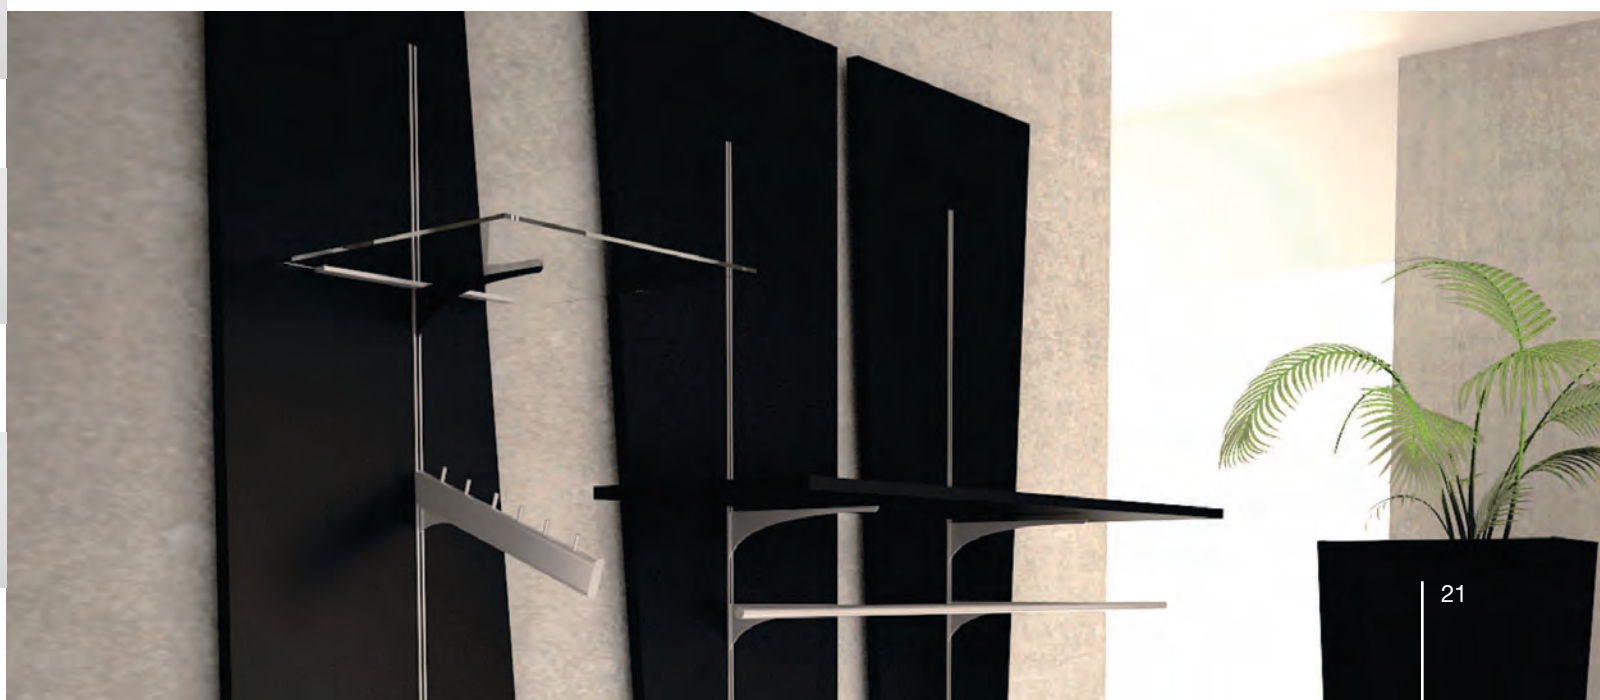

ZEROBLIST

Portablister per tubo ovale 30 x 15 mm finitura cromo opaco
Blisterholder for oval tube 30 x 15 mm matt chromium finishing
L.20 cm