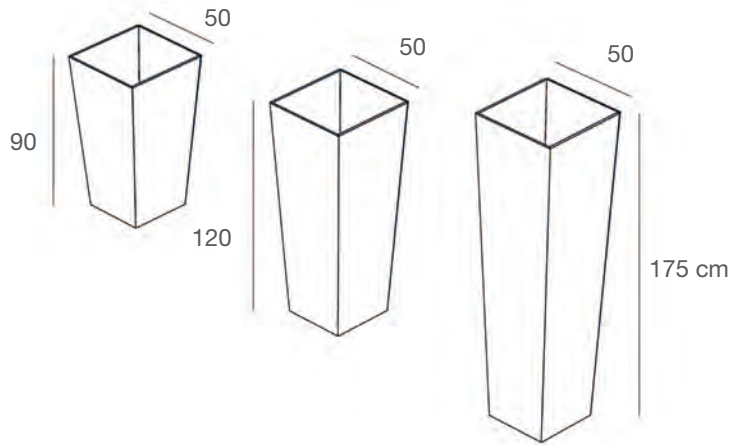

NOBILITATI
FACED PANELS

BIANCO LUCIDO
GLOSSY WHITE

NERO LUCIDO
GLOSSY BLACK

VASI - ISOLE - SPECCHI
POTS - ISLANDS - MIRRORS

ZEROV1/L

Vaso in nobilitato lucido
 Con cesta impermeabile in ferro per alloggiamento pianta
Pot in glossy faced panel
With waterproof iron basket for plant placement.
 H.175 x P.50 cm

ZEROV2/L

Vaso in nobilitato lucido
 Con cesta impermeabile in ferro per alloggiamento pianta
Pot in glossy faced panel
With waterproof iron basket for plant placement.
 H.120 x P.50 cm

ZEROV3/L

Vaso in nobilitato lucido
 Con cesta impermeabile in ferro per alloggiamento pianta
Pot in glossy faced panel
With waterproof iron basket for plant placement.
 H.90 x P.45 cm