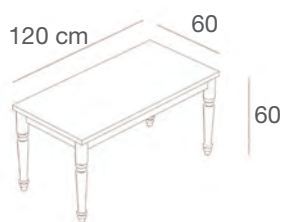

ZEROT120NC/L - ZEROT80NC/L

Tavolo desk con gambe in stile "new country", piano in nobilitato lucido, gambe laccate lucide

Desk table with glossy lacquered legs in "new country" style and glossy faced top

L.120 x P.60 x H.87 cm

L.80 x P.60 x H.87 cm