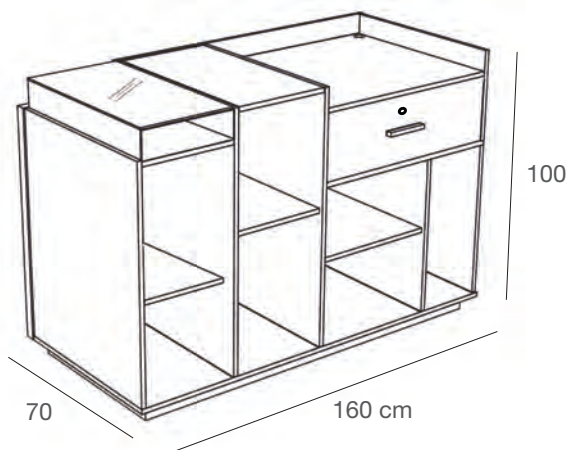

ARGENTO

BANCO CASSA ZERO
CASH COUNTER ZERO

ZEROBC/LEPL

Banco cassa in nobilitato lucido
con inserto frontale rivestito in ecopelle stampa coccodrillo lucida
*Cash counter in glossy faced panel
with frontal inset in synthetic croc printed glossy leather*
L.160 x P.70 x H.100 cm

ZEROBC/ST

Banco cassa in nobilitato lucido
con inserto frontale laminato Vera Pietra
*Cash counter in glossy faced panel
with frontal inset in Real Stone veneered panel*
L.160 x P.70 x H.100 cm

ZEROTOP/N

Ponte rimovibile in nobilitato opaco
Removable bridge in opaque faced panel
L.75 x P.68 x H.15 cm

IMBALLO
PACKAGE

DISPONIBILE A MAGAZZINO
AVAILABLE IN STOREROOM

ZERORC1/L

Mobile retrocassa con un cassetto e ripiani in nobilitato lucido
Caseback with one drawer and shelves, in faced glossy panel.
L.100 x P.45 x H.100 cm