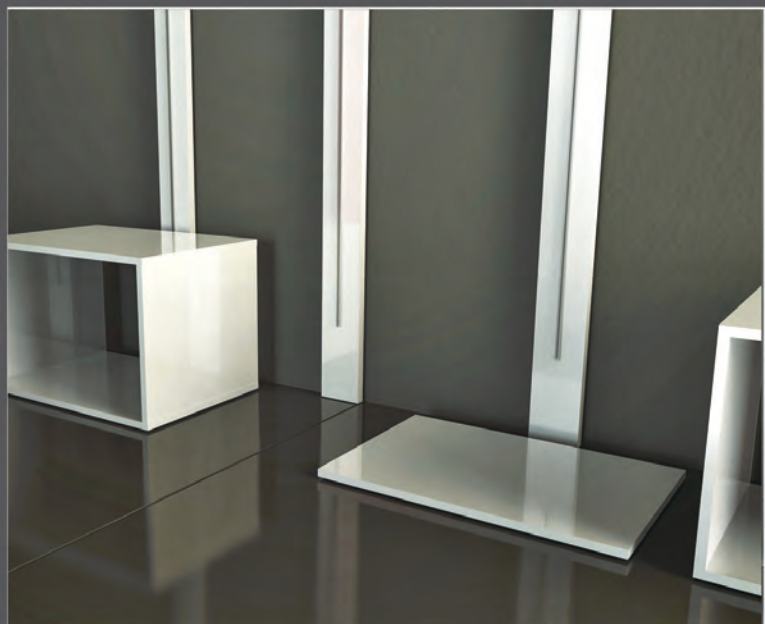

MONTANTI
UPRIGHTS

ZEROM/LEPL - ZEROM/ST

Montante in nobilitato lucido con inserto frontale rivestito in ecopelle stampa coccodrillo lucida, o Vera Pietra
Upright in glossy faced panel with frontal inset in synthetic croc printed leather, or Real Stone veneer
L.12 x H.220 cm

CUBI-PEDANE
CUBES-PLATFORMS

ZEROPED/L

Pedana in nobilitato lucido rialzato con zoccolo
Platform in glossy faced panel raised with baseboard
L.65 x P.45 x H.4 cm

ZEROCUB/L

Cubo in nobilitato lucido rialzato con zoccolo
Cube in glossy faced panel, raised with baseboard
L.65 x P.45 x H.40 cm

NOBILITATI
FACED PANELS