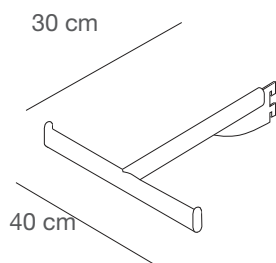

ZEROAPF

Appenderia frontale dritta finitura cromo opaco
Straight frontal crossbar matt chromium finishing
L.30 cm

ZEROAPFZ

Appenderia frontale inclinata finitura cromo opaco
Tilted frontal crossbar matt chromium finishing
L.38 cm

ZEROBAP2

Barra appenderia piccola finitura cromo opaco
Straight frontal crossbar matt chromium finishing
L.40 x P. 30 cm

ZERORT

Supporto reggitubo per tubo ovale 30 x 15 mm finitura cromo opaco
Holder for oval tube 30 x 15 mm matt chromium finishing

ZEROTUB

Tubo ovale 30 x 15 mm e tappi chiusura, disponibile misure a richiesta finitura cromo opaco
Oval tube 30 x 15 mm and closing caps, lenght available on request, matt chromium finishing.

ZEROBLIST

Portablister per tubo ovale 30 x 15 mm finitura cromo opaco
Blisterholder for oval tube 30 x 15 mm matt chromium finishing
L.20 cm