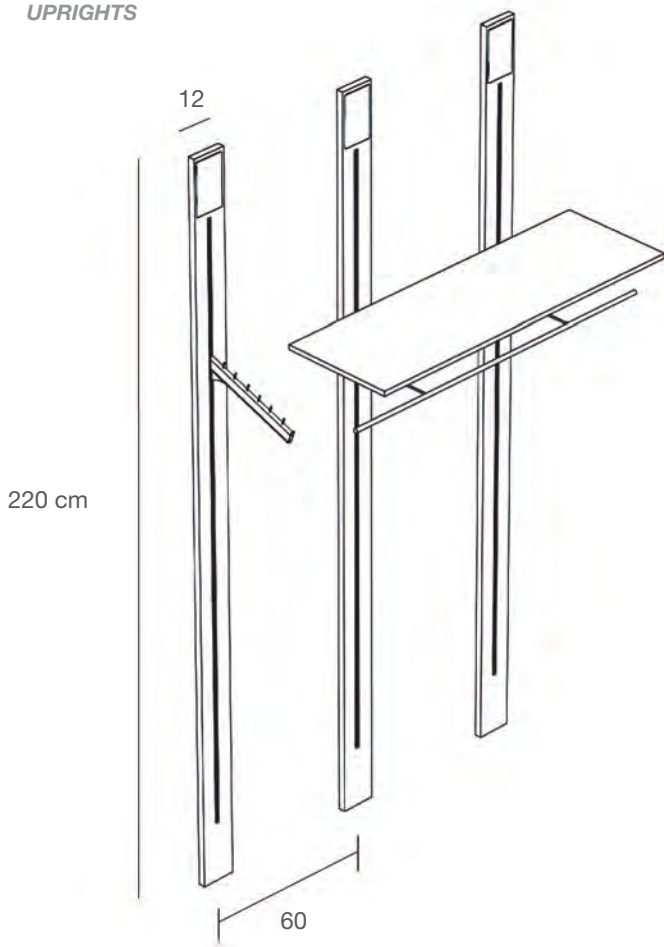

MONTANTI
UPRIGHTS