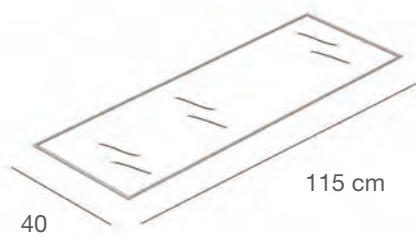

ZEROME/V

Mensola in vetro temperato sp.8mm

Tempered glass shelf th.8mm

L.115 x P.40 cm