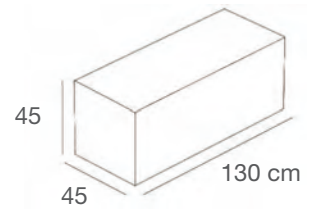

ZEROT1NC/LT

Tavolo con gambe in stile "new country", piano in nobilitato lucido, teca con vetro e cassetto gambe laccate lucide
Table with glossy lacquered legs in "new country" style and glossy faced top with glass window and drawer.
L.160 x P.80 x H.87 cm