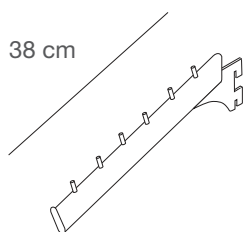

ZEROAPF

Appenderia frontale dritta finitura cromo opaco
Straight frontal crossbar matt chromium finishing
L.30 cm

ZEROAPFZ

Appenderia frontale inclinata finitura cromo opaco
Tilted frontal crossbar matt chromium finishing
L.38 cm

ZEROBAP2

Barra appenderia piccola finitura cromo opaco
Straight frontal crossbar matt chromium finishing
L.40 x P. 30 cm

ZERORT

Supporto reggitubo per tubo ovale 30 x 15 mm finitura cromo opaco
Holder for oval tube 30 x 15 mm matt chromium finishing

ZEROTUB

Tubo ovale 30 x 15 mm e tappi chiusura, disponibile misure a richiesta finitura cromo opaco
Oval tube 30 x 15 mm and closing caps, lenght available on request, matt chromium finishing.

ZEROBLIST

Portablister per tubo ovale 30 x 15 mm finitura cromo opaco
Blisterholder for oval tube 30 x 15 mm matt chromium finishing
L.20 cm