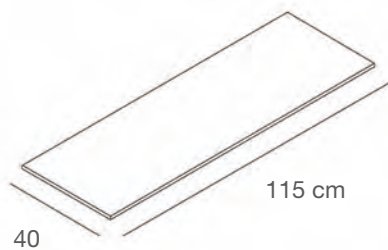

ZEROME/L - ZEROME/ST

Mensola in nobilitato o laminato Vera Pietra sp.18mm

Shelf in glossy faced panel or Real Stone veneered th.18mm

L.115 x P.40 cm sp.18mm

ZEROMEM/V

Mensola in vetro temperato sp.8mm

Tempered glass shelf th.8mm

L.40 x P.40 cm