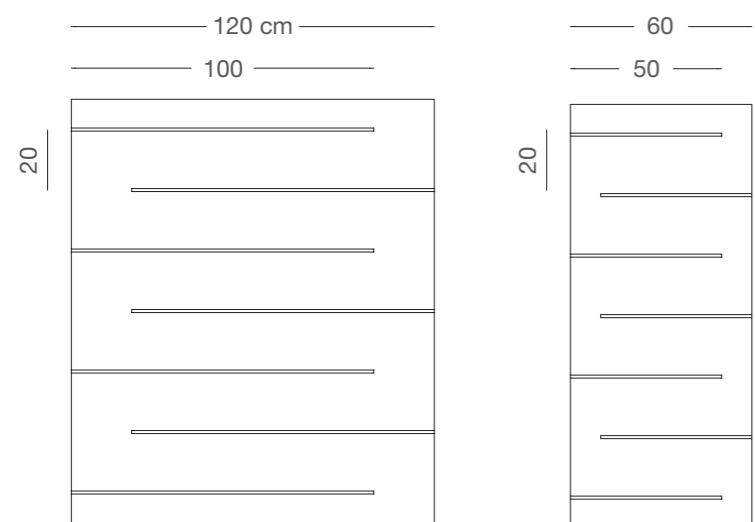

PANNELLO ZIGO ZAGO