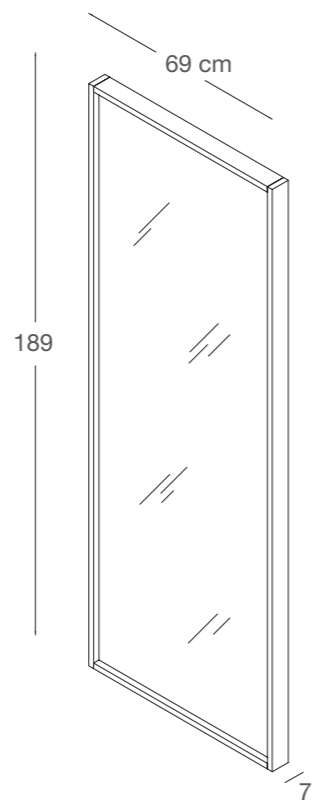

**DGGT / L - N**  
gondola torre  
in nobilitato  
*tower-shaped middle unit*  
in faced panel  
L76 x P76 x H145 cm

**DGGH / L - N**  
gondola acca  
in nobilitato  
*H-shaped middle unit*  
in faced panel  
L120 x P80 x H145 cm

**DGGC / L - N**  
gondola croce  
in nobilitato  
*cross-shaped middle unit*  
in faced panel  
L80 x P80 x H145 cm

**DGGD / L - N**  
gondola dogata  
in nobilitato  
*middle unit*  
in faced panel  
L120 x P60 x H145 cm

**DGMR / L - N**  
specchio  
mirror  
L69 x P7 x H189 cm

**ACCESSORI**  
ACCESSORIES

**DGBAP / S - W - B**  
barra appenderia  
straight hanging rail  
tubo ovale/oval tube 3 x 1,5 cm  
lunghezza/length: 60-90 cm