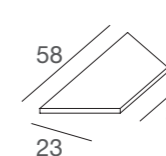

**DGME / V**  
mensola in vetro temperato  
shelf in tempered glass  
L115 x P40 x SP0,8 cm

**DGMES / L - N**  
mensola in nobilitato  
shelf in faced panel  
L35 x P20 x SP1,8 cm

**DGMET / L - N**  
mensola in nobilitato  
shelf in faced panel  
L115 x P40 x SP1,8 cm

**DGMET2 / L**  
mensola in tamburato laccato  
light shelf glossy laquered  
L115 x P40 x SP4 cm

**DGMEM / L - N**  
mensola in nobilitato  
shelf in faced panel  
L55 x P40 x SP1,8 cm

**DGMEM2 / L**  
mensola in tamburato laccato  
light shelf glossy laquered  
L55 x P40 x SP4 cm

**DGMEM / V**  
mensola in vetro temperato  
shelf in tempered glass  
L40 x P40 x SP0,8 cm

**DGMES / V**  
mensola in vetro temperato  
shelf in tempered glass  
L35 x P20 x SP0,8 cm

**DGMETM / L - N**  
mensola in nobilitato  
shelf in faced panel  
L58 x P23 x SP1,8 cm