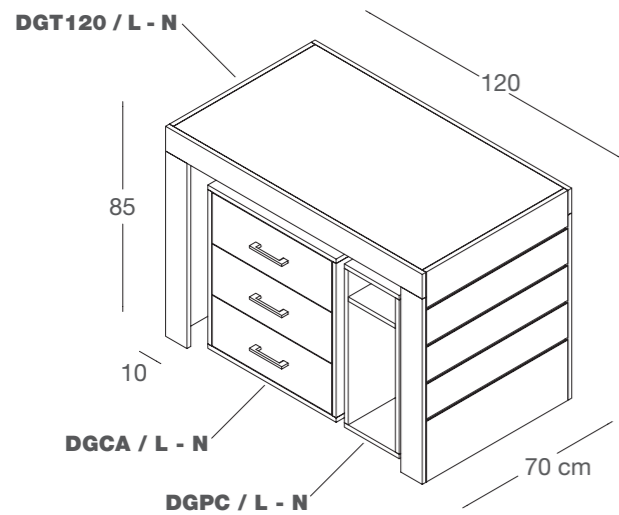

**DGPC / L - N**  
 porta pc  
 in nobilitato  
 pc holder unit  
 in faced panel  
 L26 x P55 x H66 cm

**MODULO RETRO CASSA**  
**BACK-CASH MODULE**

**DGTA / L - N**  
 fascia tamponamento  
 in nobilitato  
 back element  
 in faced panel  
 L120 x P1,8 x H19 cm

**DGRC / L - N**  
 modulo retro cassa  
 in nobilitato  
 back-cash module  
 in faced panel  
 L120 x P45 x H100 cm

**BANCHI CASSA CASH COUNTERS**

composizione banco cassa L120  
 con cassettera e porta pc  
 in nobilitato  
 cash counter unit L120  
 with chest of drawers and pc holder  
 in faced panel  
 L120 x P70 x H85 cm