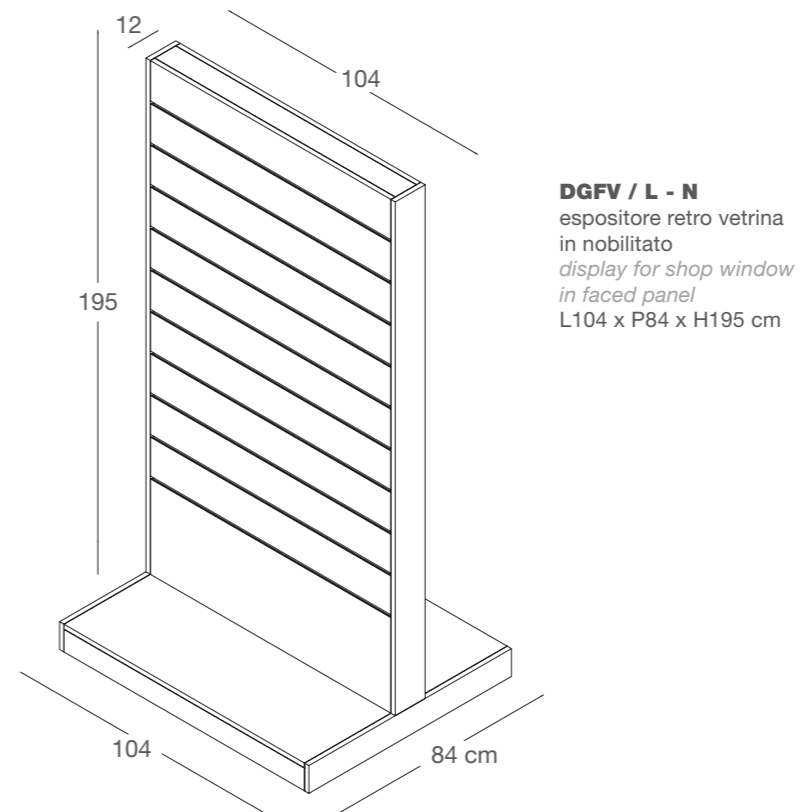

ESPOSITORE RETRO VETRINA
DISPLAY FOR SHOP WINDOW

possibilità di aggiunta ruote
wheels on request