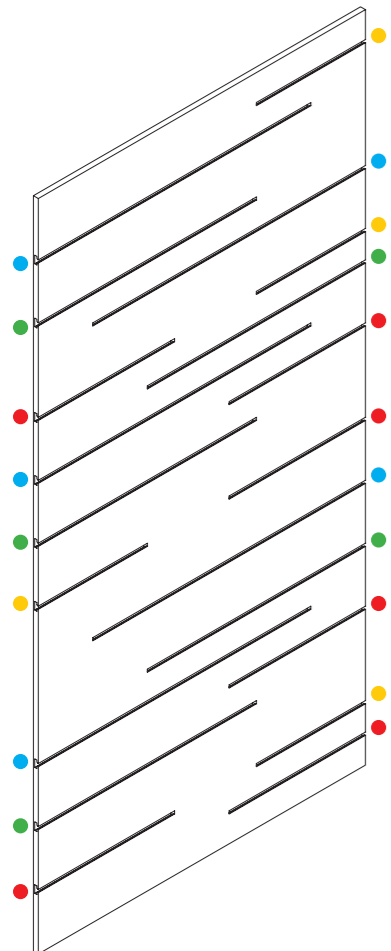

PANNELLO TRIC & TRAC

LUNGHEZZA DOGA SLAT LENGTH

- 100 cm
- 80 cm
- 50 cm
- 40 cm
- 30 cm

DGT120A / L - N - ST
L120 x H240 x P1,9 cm