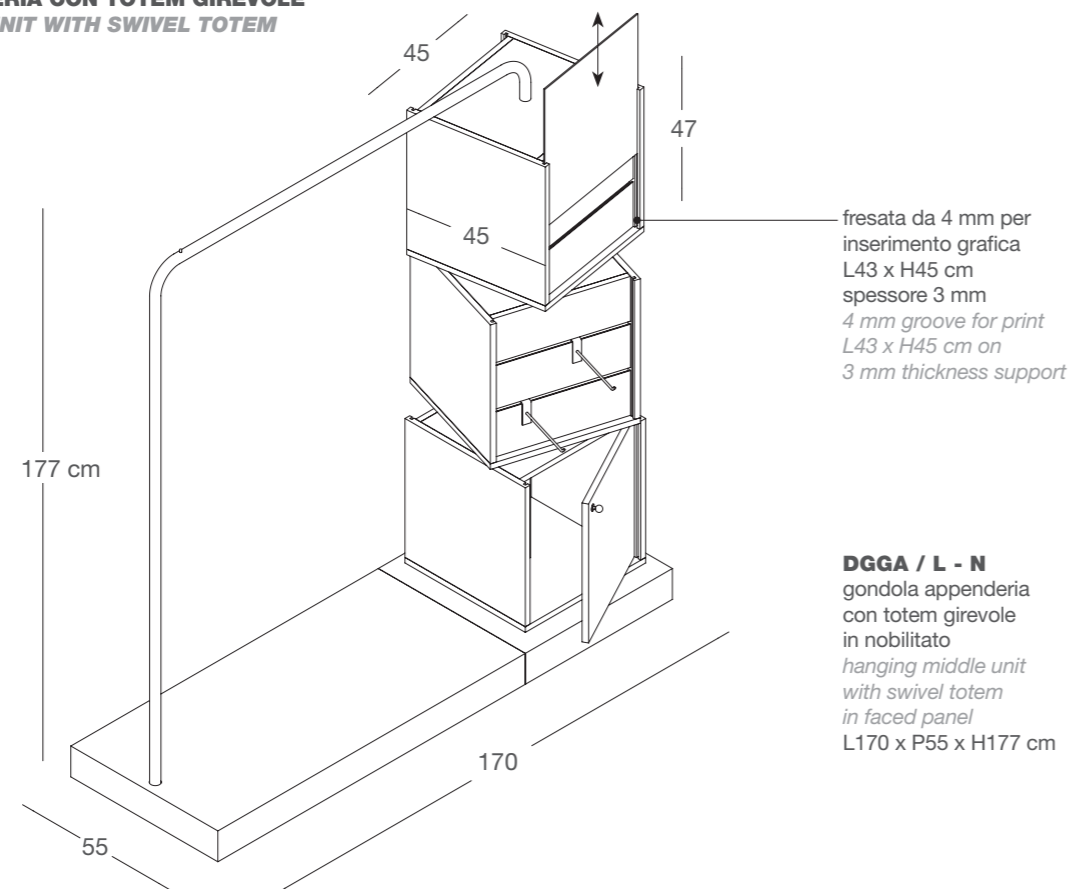

GONDOLA APPENDERIA CON TOTEM GIREVOLE
HANGING MIDDLE UNIT WITH SWIVEL TOTEM