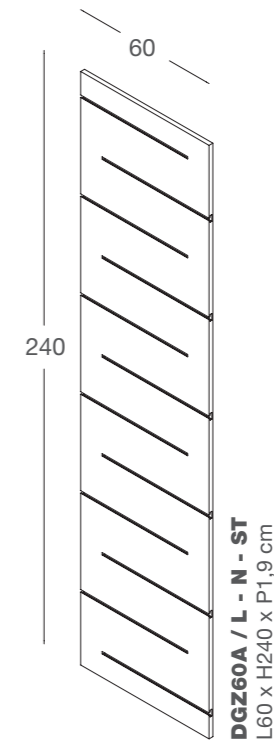

PANNELLO ZIGO ZAGO

passo/pitch	20 cm
120 x h 240	DGZ120A / ...
120 x h 120	DGZ120M / ...
120 x h 60	DGZ120B / ...
60 x h 240	DGZ60A / ...
60 x h 120	DGZ60M / ...
60 x h 60	DGZ60B / ...

... / L - N - ST

DGZ60