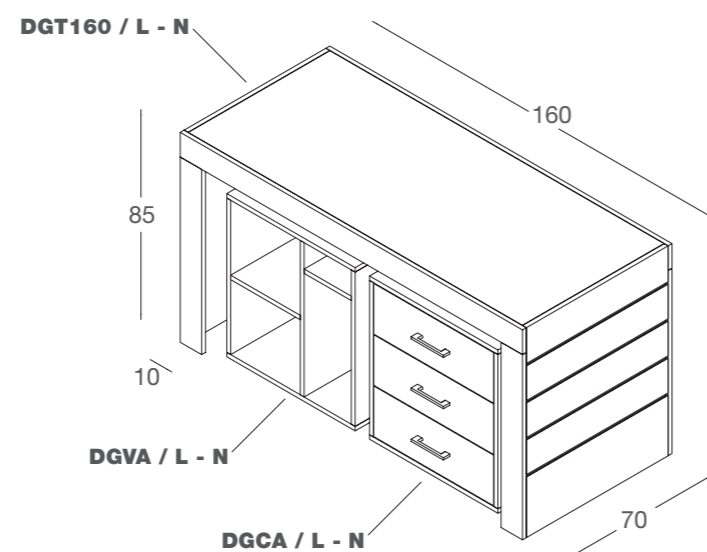

**DGPC / L - N**  
 porta pc  
 in nobilitato  
 pc holder unit  
 in faced panel  
 L26 x P55 x H66 cm

**MODULO RETRO CASSA**  
**BACK-CASH MODULE**

**DGTA / L - N**  
 fascia tamponamento  
 in nobilitato  
 back element  
 in faced panel  
 L120 x P1,8 x H19 cm

**DGRC / L - N**  
 modulo retro cassa  
 in nobilitato  
 back-cash module  
 in faced panel  
 L120 x P45 x H100 cm

**BANCHI CASSA CASH COUNTERS**

composizione banco cassa L120  
 con cassettera e porta pc  
 in nobilitato  
 cash counter unit L120  
 with chest of drawers and pc holder  
 in faced panel  
 L120 x P70 x H85 cm