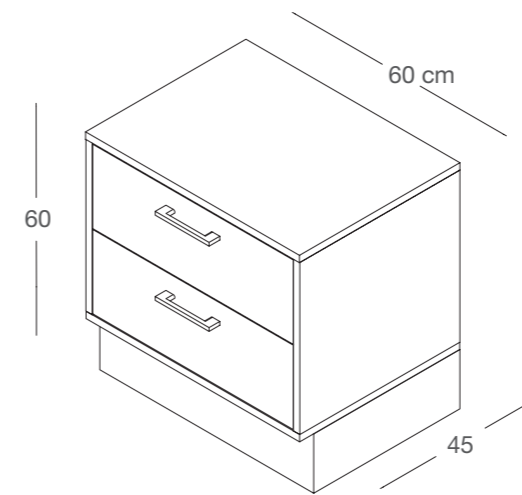

**SGABELLI STOOLS**

**DGSG / L - N**  
sgabello grande  
in nobilitato  
*big stool*  
in faced panel  
L40 x P80 x H62 cm

**DGSGS / L - N**  
sgabello piccolo  
in nobilitato  
*small stool*  
in faced panel  
L30 x P60 x H40 cm

**DGTT95 / L - N**

**DGTT140 / L - N**

**DGSGS / L - N**

**CASSETTIERE CHESTS OF DRAWERS**

**DGCS60 / L - N**  
 cassetiera  
 in nobilitato  
 chest of drawers  
 in faced panel  
 L60 x P45 x H60 cm

**DGCS120 / L - N**  
 cassetiera  
 in nobilitato  
 chest of drawers  
 in faced panel  
 L120 x P45 x H60 cm