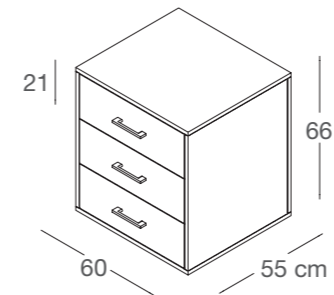

**DGCA / L - N**  
 cassettera  
 in nobilitato  
 chest of drawers  
 in faced panel  
 L60 x P55 x H66 cm

**DGVA / L - N**  
 modulo vani  
 in nobilitato  
 compartment unit  
 in faced panel  
 L60 x P55 x H66 cm