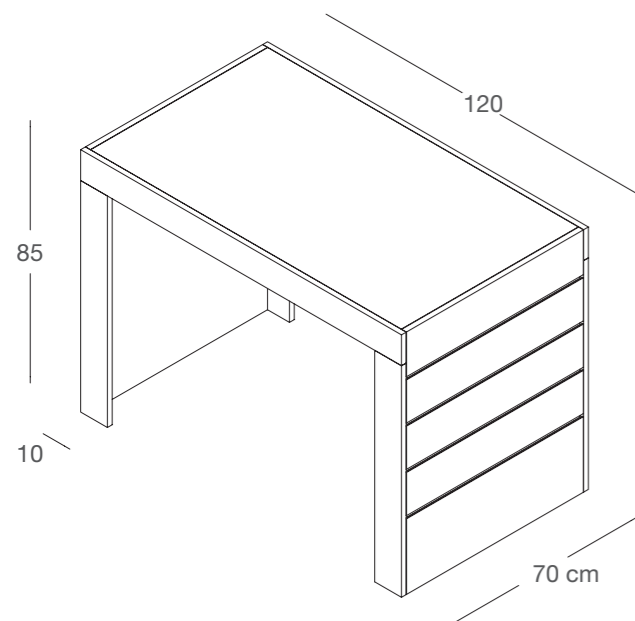

TAVOLI TABLES

DGT120 / L - N
tavolo con fianchi dogati
in nobilitato
table with slat-panel sides
in faced panel
L120 x P70 x H85 cm