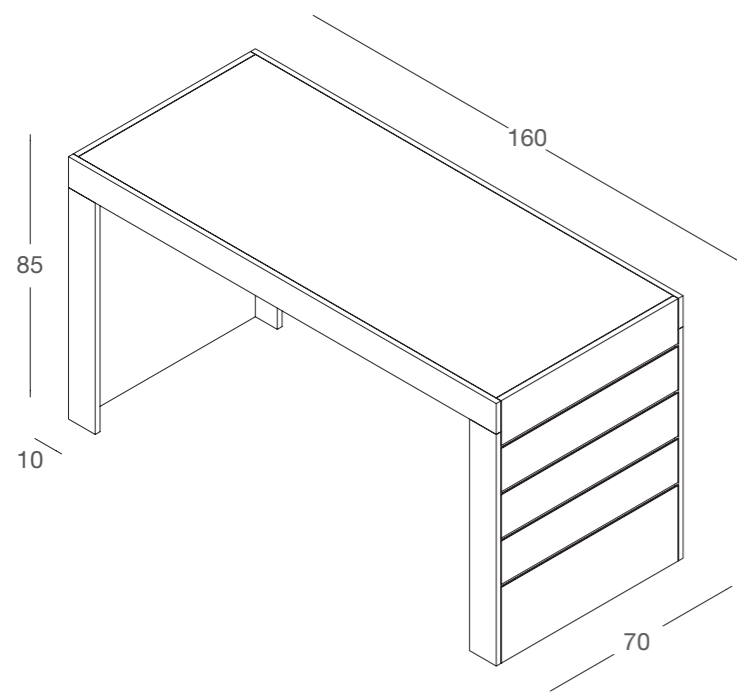

DGT160 / L - N
tavolo con fianchi dogati
in nobilitato
table with slat-panel sides
in faced panel
L160 x P70 x H85 cm

* possibilità di avere uno o entrambi
i fianchi dei tavoli senza doghe
possibility to have one or both
sides of the tables without slats