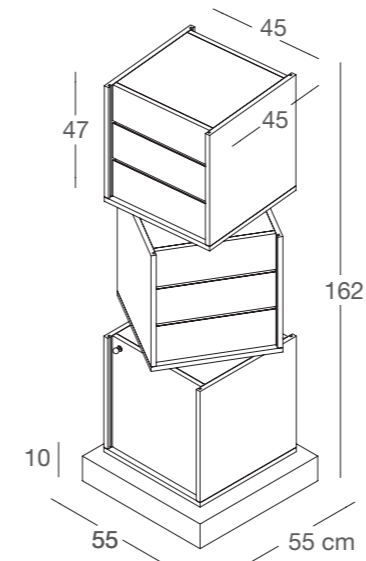

ELEMENTI CENTRO STANZA

ELEMENTI CENTRO STANZA *MIDDLE UNITS*

possibilità di aggiunta ruote
wheels on request

DGTO / L - N
totem girevole
in nobilitato
swivel totem
in faced panel
L55 x P55 x H162 cm