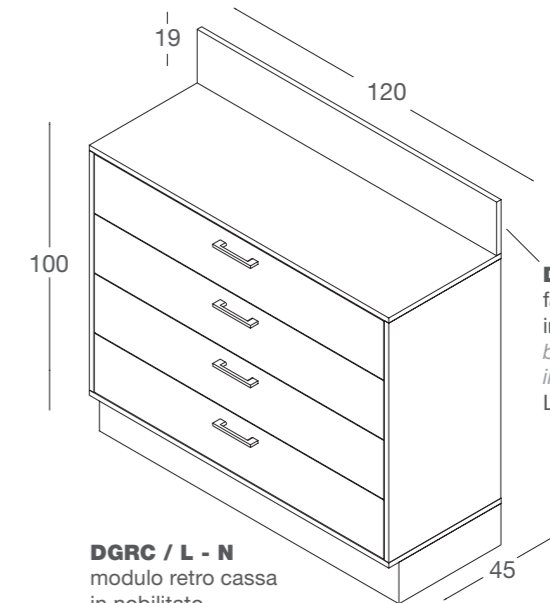

**DGCA / L - N**  
 cassettera  
 in nobilitato  
 chest of drawers  
 in faced panel  
 L60 x P55 x H66 cm

**DGVA / L - N**  
 modulo vani  
 in nobilitato  
 compartment unit  
 in faced panel  
 L60 x P55 x H66 cm

**DGPC / L - N**  
 porta pc  
 in nobilitato  
 pc holder unit  
 in faced panel  
 L26 x P55 x H66 cm

**MODULO RETRO CASSA**  
**BACK-CASH MODULE**

**DGTA / L - N**  
 fascia tamponamento  
 in nobilitato  
 back element  
 in faced panel  
 L120 x P1,8 x H19 cm

**DGRC / L - N**  
 modulo retro cassa  
 in nobilitato  
 back-cash module  
 in faced panel  
 L120 x P45 x H100 cm

**BANCHI CASSA CASH COUNTERS**

composizione banco cassa L120  
 con cassettera e porta pc  
 in nobilitato  
 cash counter unit L120  
 with chest of drawers and pc holder  
 in faced panel  
 L120 x P70 x H85 cm