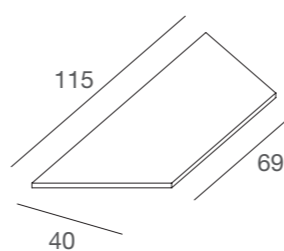

**DGMA / S - W - B**  
mensola acrilico trasparente  
transparent acrylic shelf  
L25 x P10 cm / L30 x P15 cm

**DGMAP / S - W - B**  
mensola acrilico trasparente  
con porta prezzo  
transparent acrylic shelf  
with ticket-holder  
L25 x P10 cm

**DGRM / S - W - B**  
coppia reggimensole  
shelf brackets pair  
lunghezza/length: 15-30 cm

**DGRMV / S - W - B**  
coppia reggimensole spessore 4cm  
brackets pair for 4cm thickness shelf  
tondino/round tube Ø 10 mm  
lunghezza/length: 20 cm

**MENSOLE**  
SHELVES

**DGME / L - N**  
mensola in nobilitato  
shelf in faced panel  
L115 x P40 x SP1,8 cm

**DGME2 / L**  
mensola in tamburato laccato  
light shelf glossy laquered  
L115 x P40 x SP4 cm

**DGME / V**  
mensola in vetro temperato  
shelf in tempered glass  
L115 x P40 x SP0,8 cm

**DGMES / L - N**  
mensola in nobilitato  
shelf in faced panel  
L35 x P20 x SP1,8 cm

**DGMET / L - N**  
mensola in nobilitato  
shelf in faced panel  
L115 x P40 x SP1,8 cm