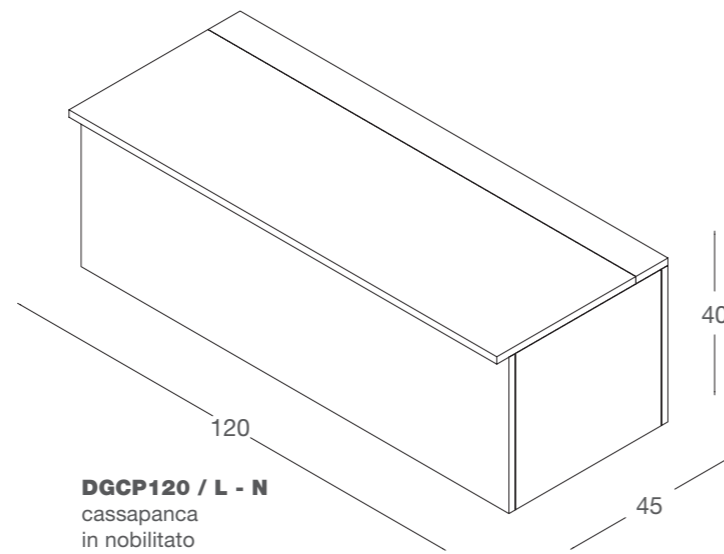

DGCP120 / L - N
cassapanca
in nobilitato
chest
in faced panel
L120 x P45 x H40 cm