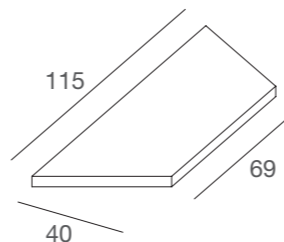

**DGMA / S - W - B**  
mensola acrilico trasparente  
transparent acrylic shelf  
L25 x P10 cm / L30 x P15 cm

**DGMAP / S - W - B**  
mensola acrilico trasparente  
con porta prezzo  
transparent acrylic shelf  
with ticket-holder  
L25 x P10 cm

**DGRM / S - W - B**  
coppia reggimensole  
shelf brackets pair  
lunghezza/length: 15-30 cm

**DGRMV / S - W - B**  
coppia reggimensole spessore 4cm  
brackets pair for 4cm thickness shelf  
tondino/round tube Ø 10 mm  
lunghezza/length: 20 cm

**MENSOLE**  
SHELVES

**DGME / L - N**  
mensola in nobilitato  
shelf in faced panel  
L115 x P40 x SP1,8 cm

**DGME2 / L**  
mensola in tamburato laccato  
light shelf glossy laquered  
L115 x P40 x SP4 cm

**DGME / V**  
mensola in vetro temperato  
shelf in tempered glass  
L115 x P40 x SP0,8 cm

**DGMES / L - N**  
mensola in nobilitato  
shelf in faced panel  
L35 x P20 x SP1,8 cm

**DGMET / L - N**  
mensola in nobilitato  
shelf in faced panel  
L115 x P40 x SP1,8 cm