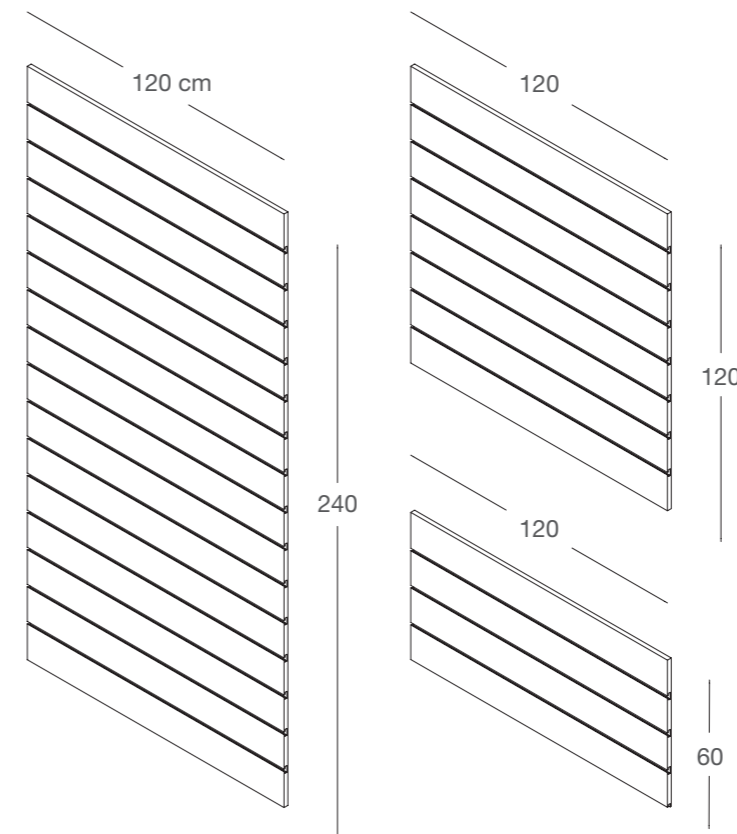

PANNELLO BELLO

DGB120

* i codici di tutti i pannelli disponibili a pag. 15
the codes of all available panels at pag. 15