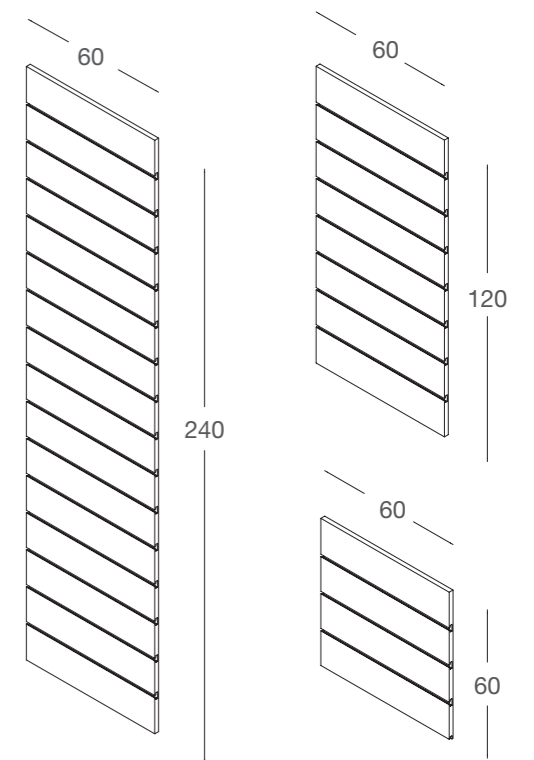

PANNELLO BELLO

DGB60

* i codici di tutti i pannelli disponibili a pag. 15
the codes of all available panels at pag. 15