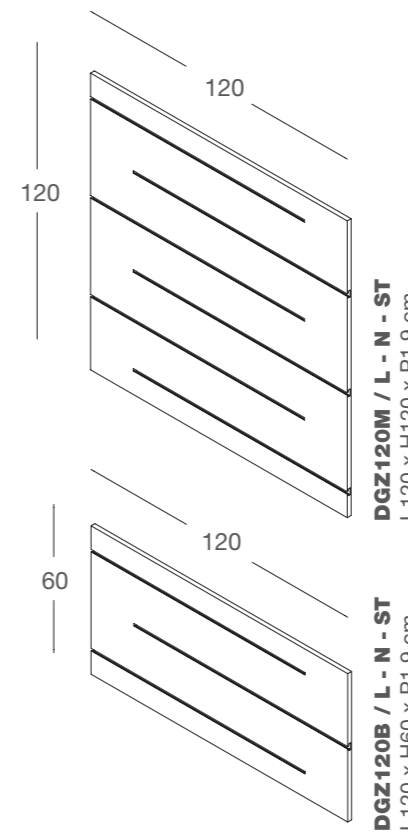

passo/pitch	20 cm
120 x h 240	DGZ120A / ...
120 x h 120	DGZ120M / ...
120 x h 60	DGZ120B / ...
60 x h 240	DGZ60A / ...
60 x h 120	DGZ60M / ...
60 x h 60	DGZ60B / ...

... / L - N - ST

DGZ120