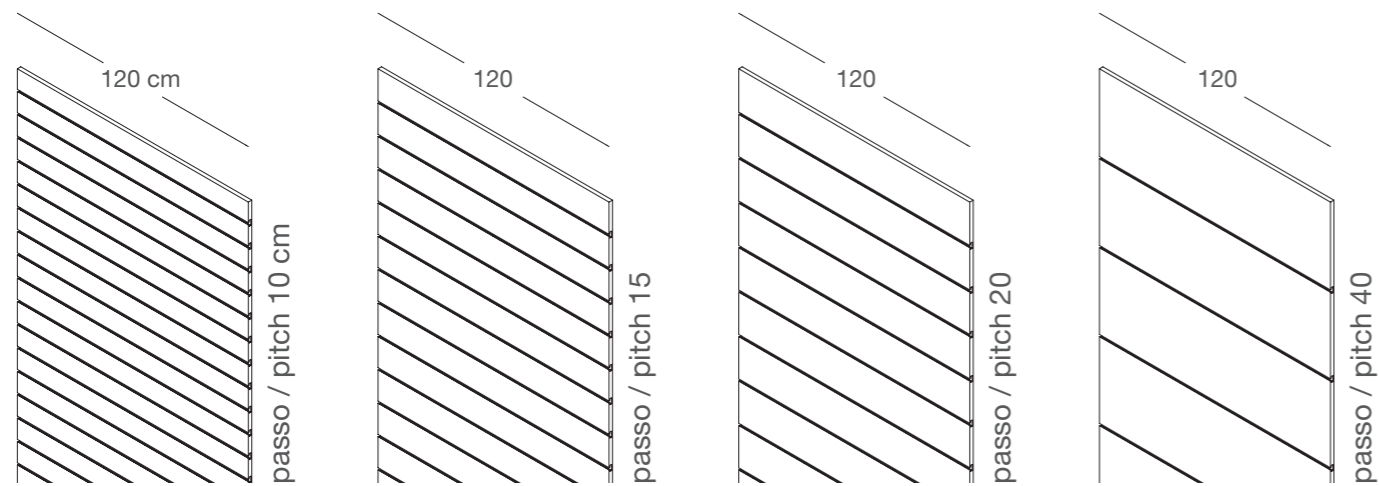

PANNELLO BELLO