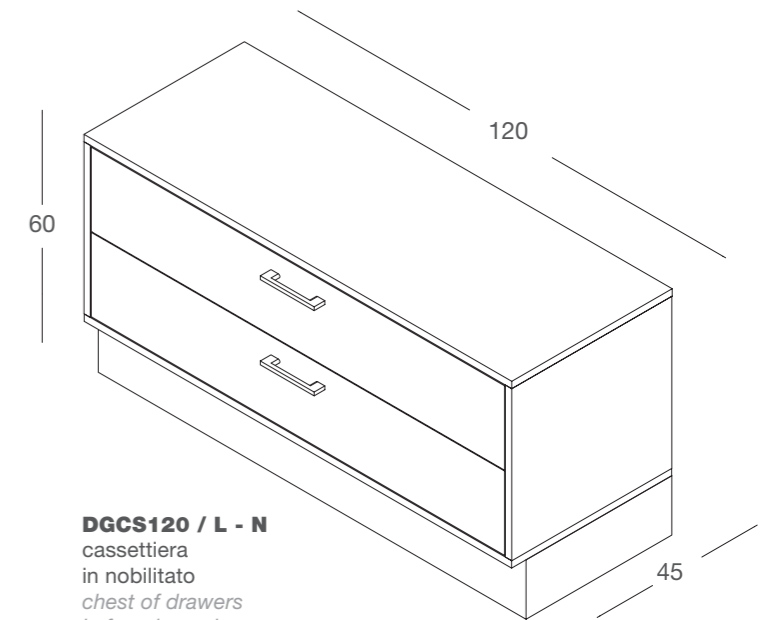

**SGABELLI STOOLS**

**DGSG / L - N**  
sgabello grande  
in nobilitato  
*big stool*  
in faced panel  
L40 x P80 x H62 cm

**DGSGS / L - N**  
sgabello piccolo  
in nobilitato  
*small stool*  
in faced panel  
L30 x P60 x H40 cm

**DGTT95 / L - N**

**DGTT140 / L - N**

**DGSGS / L - N**

**CASSETTIERE CHESTS OF DRAWERS**

**DGCS60 / L - N**  
 cassetiera  
 in nobilitato  
 chest of drawers  
 in faced panel  
 L60 x P45 x H60 cm

**DGCS120 / L - N**  
 cassetiera  
 in nobilitato  
 chest of drawers  
 in faced panel  
 L120 x P45 x H60 cm