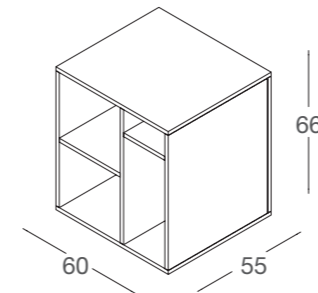

DGVA / L - N
modulo vani
in nobilitato
compartment unit
in faced panel
L60 x P55 x H66 cm