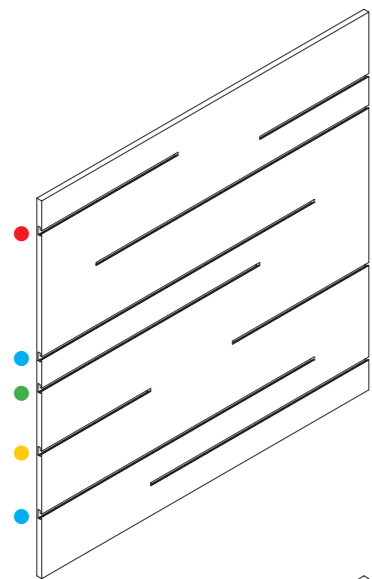

The image features a dark, heavily textured background that resembles weathered wood or stone. A prominent diagonal line, possibly a shadow or a crack, runs from the upper left towards the lower right. In the lower center, the text "LA PIETRA DOGATA" is written in a bold, white, sans-serif font. The letters have a slightly distressed or hand-painted appearance, with some internal texture and irregular edges. The overall composition is minimalist and emphasizes texture and light contrast.

## LUNGHEZZA DOGA SLAT LENGTH

- 100 cm
- 80 cm
- 50 cm
- 40 cm
- 30 cm

**DGT120A / L - N - ST**  
L120 x H240 x P1,9 cm

**DGT120M / L - N - ST**  
L120 x H120 x P1,9 cm

**DGT120B / L - N - ST**  
L120 x H60 x P1,9 cm