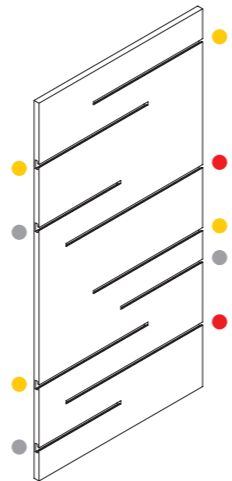

The image features a dark, heavily textured background that resembles weathered wood or stone. A prominent diagonal line, possibly a shadow or a crack, runs from the upper left towards the lower right. In the lower center, the text "LA PIETRA DOGATA" is written in a bold, white, sans-serif font. The letters have a slightly distressed or hand-painted appearance, with some internal texture and irregular edges. The overall composition is minimalist and emphasizes texture and light contrast.

## LUNGHEZZA DOGA SLAT LENGTH

- 100 cm
- 80 cm
- 50 cm
- 40 cm
- 30 cm

**DGT120A / L - N - ST**  
L120 x H240 x P1,9 cm

**DGT120M / L - N - ST**  
L120 x H120 x P1,9 cm

**DGT120B / L - N - ST**  
L120 x H60 x P1,9 cm

**DGT60M / L - N - ST**  
L60 x H120 x P1,9 cm

**DGT60A / L - N - ST**  
L60 x H240 x P1,9 cm

**DGT60B / L - N - ST**  
L60 x H60 x P1,9 cm

dimens.	passo/pitch	variabile	variable
120 x h 240		DGT120A / ...	
120 x h 120		DGT120M / ...	
120 x h 60		DGT120B / ...	
60 x h 240		DGT60A / ...	
60 x h 120		DGT60M / ...	
60 x h 60		DGT60B / ...	