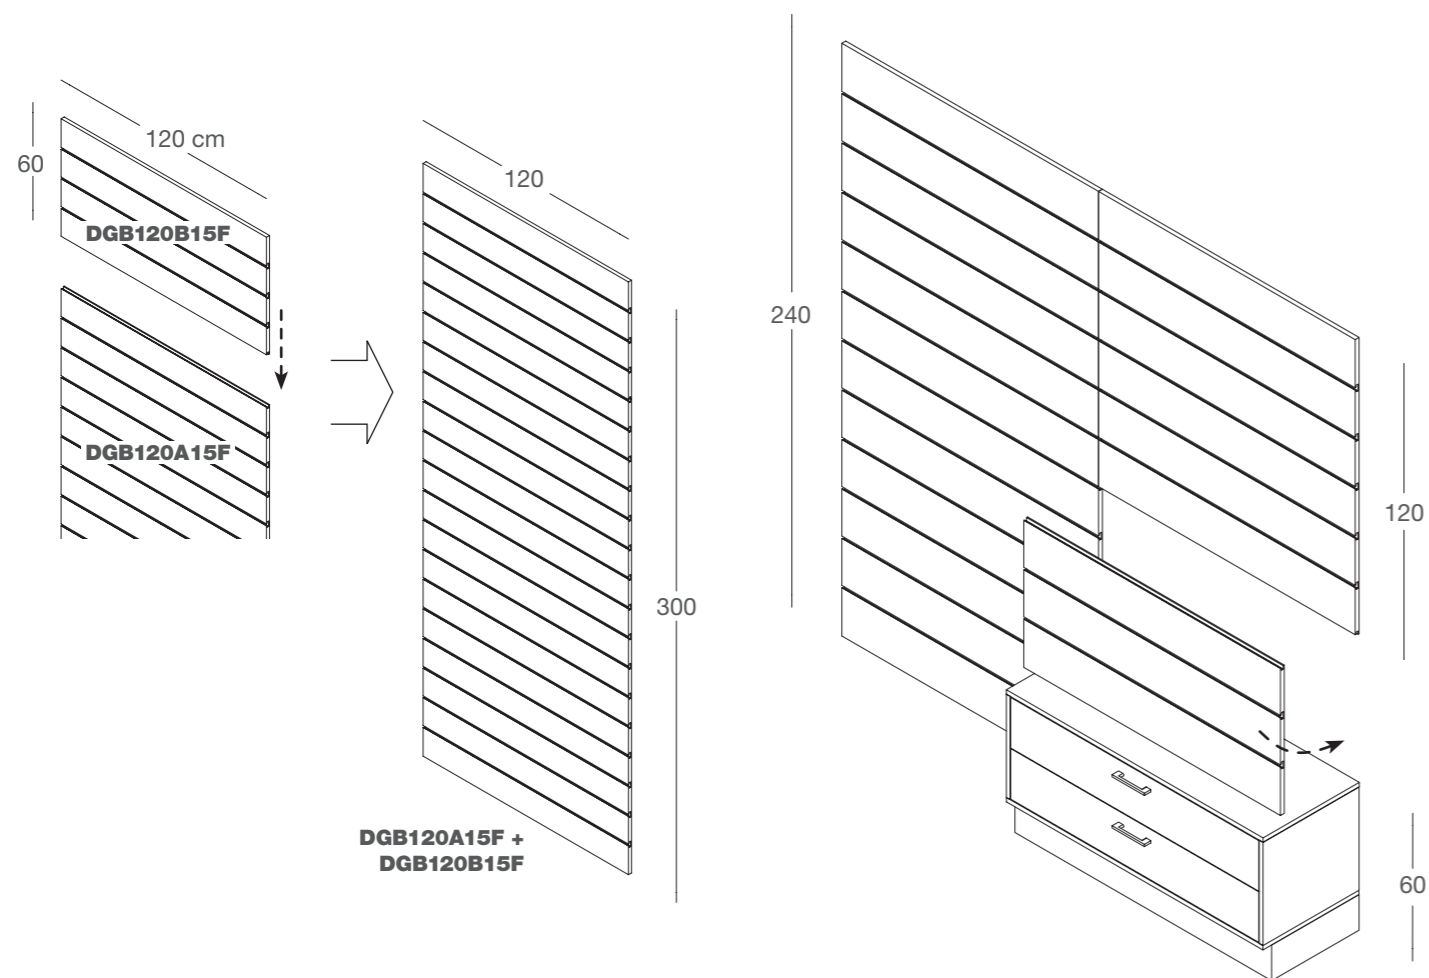

FASCIA LUMINOSA CON STRIP LED BAND LIGHT WITH STRIP LED