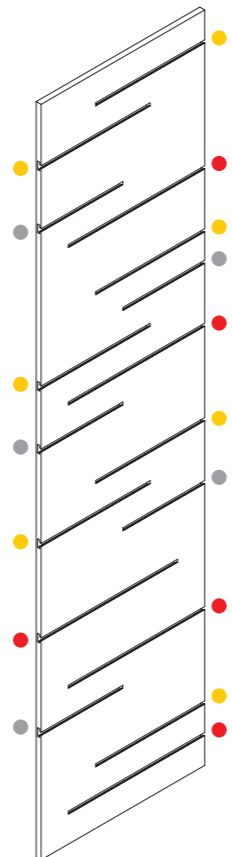

The image features a dark, heavily textured background that resembles weathered wood or stone. A prominent diagonal line, possibly a shadow or a crack, runs from the upper left towards the lower right. In the lower center, the text "LA PIETRA DOGATA" is written in a bold, white, sans-serif font. The letters have a slightly distressed or hand-painted appearance, with some internal texture and irregular edges. The overall composition is minimalist and emphasizes texture and light contrast.

# PANNELLO ZIGO ZAGO

passo/pitch	20 cm
120 x h 240	DGZ120A / ...
120 x h 120	DGZ120M / ...
120 x h 60	DGZ120B / ...
60 x h 240	DGZ60A / ...
60 x h 120	DGZ60M / ...
60 x h 60	DGZ60B / ...

... / L - N - ST

## LUNGHEZZA DOGA SLAT LENGTH

- 100 cm
- 80 cm
- 50 cm
- 40 cm
- 30 cm

**DGT120A / L - N - ST**  
L120 x H240 x P1,9 cm

**DGT120M / L - N - ST**  
L120 x H120 x P1,9 cm

**DGT120B / L - N - ST**  
L120 x H60 x P1,9 cm

**DGT60M / L - N - ST**  
L60 x H120 x P1,9 cm

**DGT60A / L - N - ST**  
L60 x H240 x P1,9 cm

**DGT60B / L - N - ST**  
L60 x H60 x P1,9 cm

dimens.	passo/pitch	variabile	variable
120 x h 240		DGT120A / ...	
120 x h 120		DGT120M / ...	
120 x h 60		DGT120B / ...	
60 x h 240		DGT60A / ...	
60 x h 120		DGT60M / ...	
60 x h 60		DGT60B / ...	