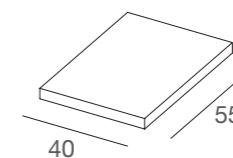

DGMEM2 / L
mensola in tamburato laccato
light shelf glossy laquered
L55 x P40 x SP4 cm