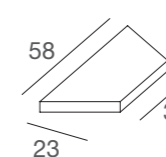

**DGME / V**  
mensola in vetro temperato  
shelf in tempered glass  
L115 x P40 x SP0,8 cm

**DGMES / L - N**  
mensola in nobilitato  
shelf in faced panel  
L35 x P20 x SP1,8 cm

**DGMET / L - N**  
mensola in nobilitato  
shelf in faced panel  
L115 x P40 x SP1,8 cm

**DGMET2 / L**  
mensola in tamburato laccato  
light shelf glossy laquered  
L115 x P40 x SP4 cm

**DGMEM / L - N**  
mensola in nobilitato  
shelf in faced panel  
L55 x P40 x SP1,8 cm

**DGMEM2 / L**  
mensola in tamburato laccato  
light shelf glossy laquered  
L55 x P40 x SP4 cm

**DGMEM / V**  
mensola in vetro temperato  
shelf in tempered glass  
L40 x P40 x SP0,8 cm

**DGMES / V**  
mensola in vetro temperato  
shelf in tempered glass  
L35 x P20 x SP0,8 cm

**DGMETM / L - N**  
mensola in nobilitato  
shelf in faced panel  
L58 x P23 x SP1,8 cm