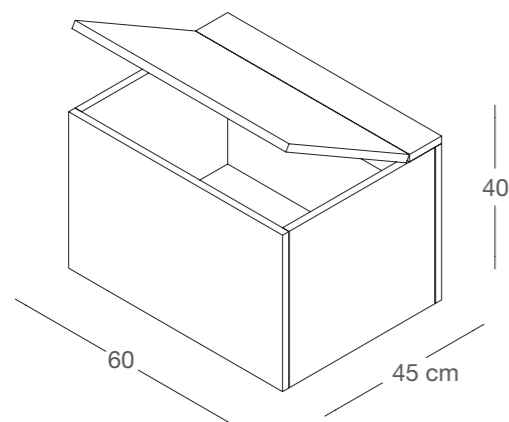

**SGABELLI STOOLS**

**DGSG / L - N**  
sgabello grande  
in nobilitato  
*big stool*  
in faced panel  
L40 x P80 x H62 cm

**DGSGS / L - N**  
sgabello piccolo  
in nobilitato  
*small stool*  
in faced panel  
L30 x P60 x H40 cm

**DGTT95 / L - N**

**DGTT140 / L - N**

**DGSGS / L - N**

**CASSETTIERE CHESTS OF DRAWERS**

**DGCS60 / L - N**  
 cassetiera  
 in nobilitato  
 chest of drawers  
 in faced panel  
 L60 x P45 x H60 cm

**DGCS120 / L - N**  
 cassetiera  
 in nobilitato  
 chest of drawers  
 in faced panel  
 L120 x P45 x H60 cm

**CASSAPANCHE CHESTS**

**DGCP60 / L - N**  
 cassapanca  
 in nobilitato  
 chest  
 in faced panel  
 L60 x P45 x H40 cm

**DGCP120 / L - N**  
 cassapanca  
 in nobilitato  
 chest  
 in faced panel  
 L120 x P45 x H40 cm