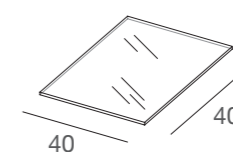

DGMEM / V
mensola in vetro temperato
shelf in tempered glass
L40 x P40 x SP0,8 cm