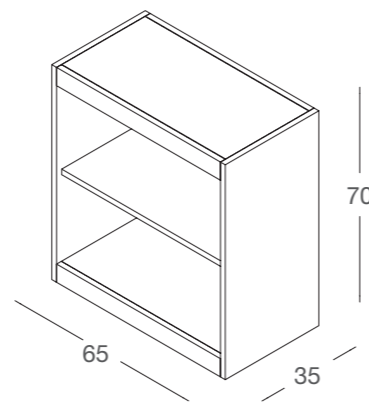

**DGRC / L - N**  
 modulo retro cassa  
 in nobilitato  
 back-cash module  
 in faced panel  
 L120 x P45 x H100 cm

**BANCHI CASSA CASH COUNTERS**

composizione banco cassa L120  
 con cassettera e porta pc  
 in nobilitato  
 cash counter unit L120  
 with chest of drawers and pc holder  
 in faced panel  
 L120 x P70 x H85 cm

composizione banco cassa L160  
 con cassettera e modulo vani  
 in nobilitato  
 cash counter unit L160  
 with chest of drawers and compartment  
 in faced panel  
 L160 x P70 x H85 cm

**TAVOLI TABLES**

**DGT120 / L - N**  
 tavolo con fianchi dogati  
 in nobilitato  
 table with slat-panel sides  
 in faced panel  
 L120 x P70 x H85 cm

**DGMV / L - N**  
 modulo vani con ruote  
 in nobilitato  
 unit on wheels  
 in faced panel  
 L65 x P35 x H70 cm

**DGT160 / L - N**  
 tavolo con fianchi dogati  
 in nobilitato  
 table with slat-panel sides  
 in faced panel  
 L160 x P70 x H85 cm

\* possibilità di avere uno o entrambi  
 i fianchi dei tavoli senza doghe  
 possibility to have one or both  
 sides of the tables without slats