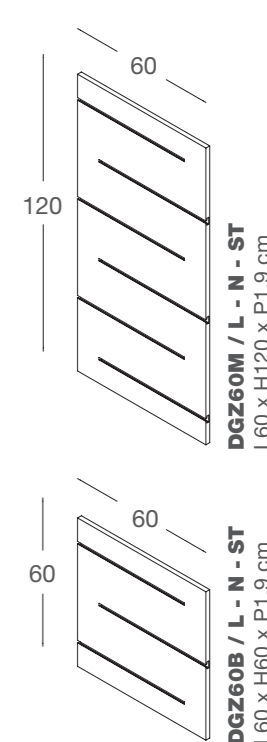

PANNELLO ZIGO ZAGO

passo/pitch	20 cm
120 x h 240	DGZ120A / ...
120 x h 120	DGZ120M / ...
120 x h 60	DGZ120B / ...
60 x h 240	DGZ60A / ...
60 x h 120	DGZ60M / ...
60 x h 60	DGZ60B / ...

... / L - N - ST

DGZ60