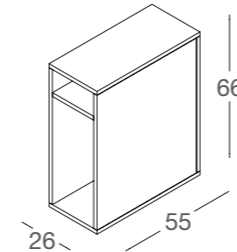

**DGCA / L - N**  
 cassettera  
 in nobilitato  
 chest of drawers  
 in faced panel  
 L60 x P55 x H66 cm

**DGVA / L - N**  
 modulo vani  
 in nobilitato  
 compartment unit  
 in faced panel  
 L60 x P55 x H66 cm