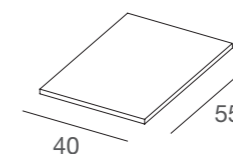

DGMEM / L - N
mensola in nobilitato
shelf in faced panel
L55 x P40 x SP1,8 cm