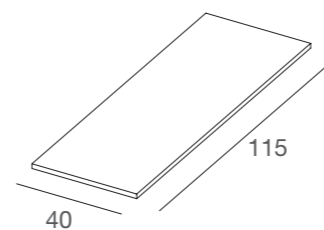

DGME2 / L
mensola in tamburato laccato
light shelf glossy laquered
L115 x P40 x SP4 cm

MENSOLE
SHELVES

DGME / L - N
mensola in nobilitato
shelf in faced panel
L115 x P40 x SP1,8 cm