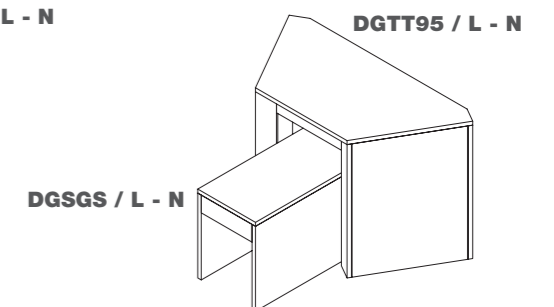

**SGABELLI STOOLS**

**DGSG / L - N**  
sgabello grande  
in nobilitato  
*big stool*  
in faced panel  
L40 x P80 x H62 cm

**DGSGS / L - N**  
sgabello piccolo  
in nobilitato  
*small stool*  
in faced panel  
L30 x P60 x H40 cm

**DGTT95 / L - N**

**DGTT140 / L - N**

**DGSGS / L - N**

**CASSETTIERE CHESTS OF DRAWERS**

**DGCS60 / L - N**  
 cassetiera  
 in nobilitato  
 chest of drawers  
 in faced panel  
 L60 x P45 x H60 cm

**DGCS120 / L - N**  
 cassetiera  
 in nobilitato  
 chest of drawers  
 in faced panel  
 L120 x P45 x H60 cm